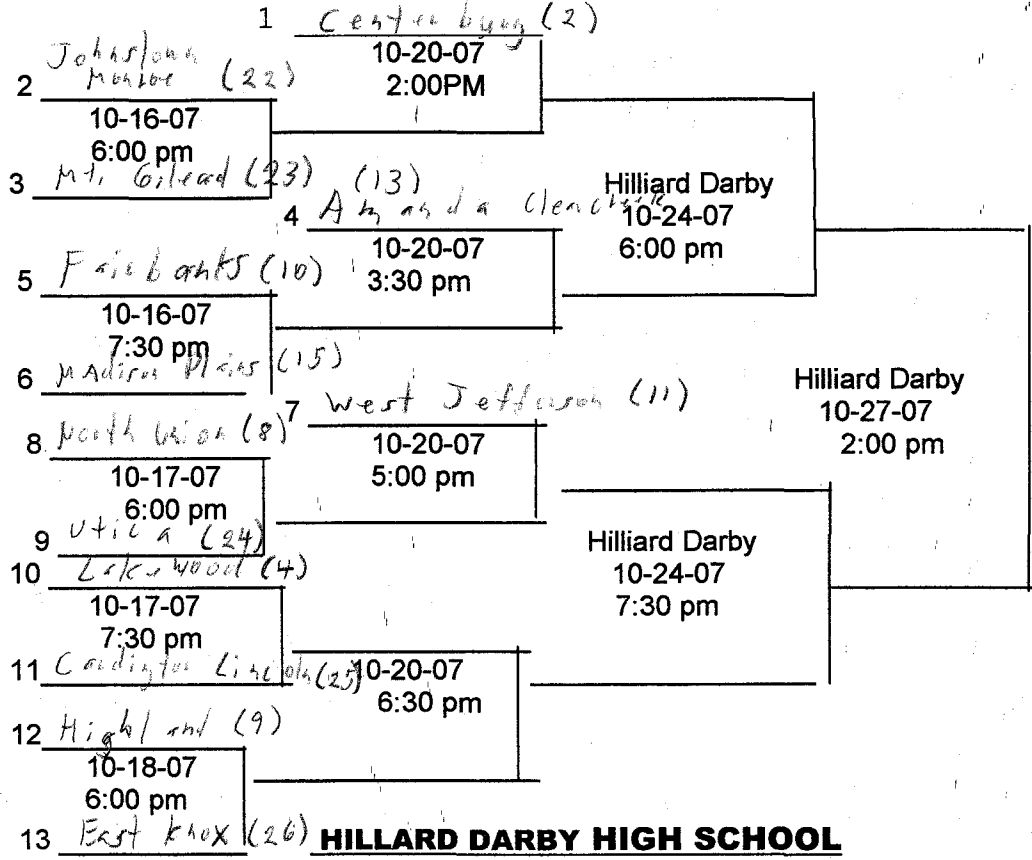

**VOLLEYBALL 2007 - DIVISION III**

**BRIGGS HIGH SCHOOL**

Bloom Carroll (18)

# is ( ) is sequence in the picks (seed position).