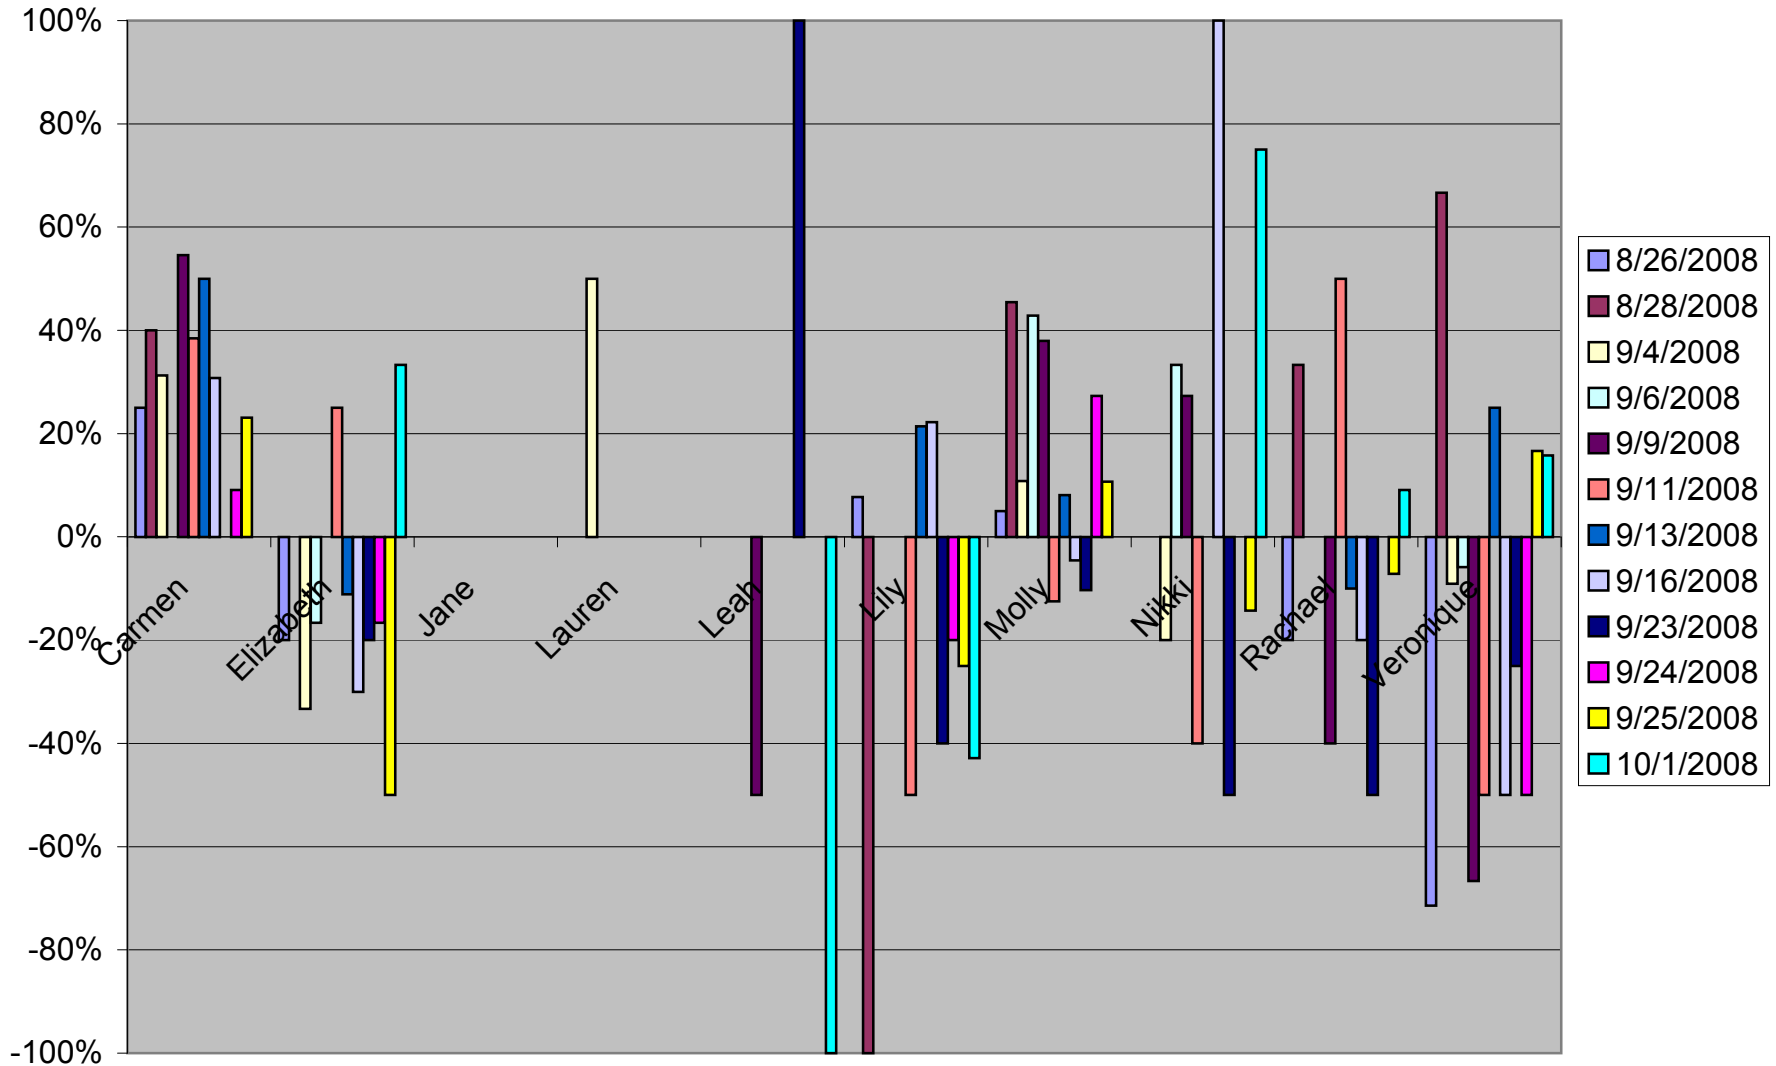

Attack Kill Probability per Date
 (Kills)/(Total Attack Attempts)

Serving Ace Efficiency per Date
 (Aces - Errors)/(Total Serve Attempts)

Serving Ace Probability per Date
 (Aces)/(Total Serve Attempts)

Serving Well Probability per Date
 (Serve (1)s)/(Total Serve Attempts)

Serve Receive Excellent Efficiency per Date
 (Serve Receive 2 - Serve Receive Errors)/(Total Serve Receive Attempts)

Serve Receive Excellent Probability per Date
 (Serve Receive 2)/(Total Serve Receive Attempts)

Serve Receive Well (1) Probability per Date
 (Serve Receive 1)/(Total Serve Receive Attempts)