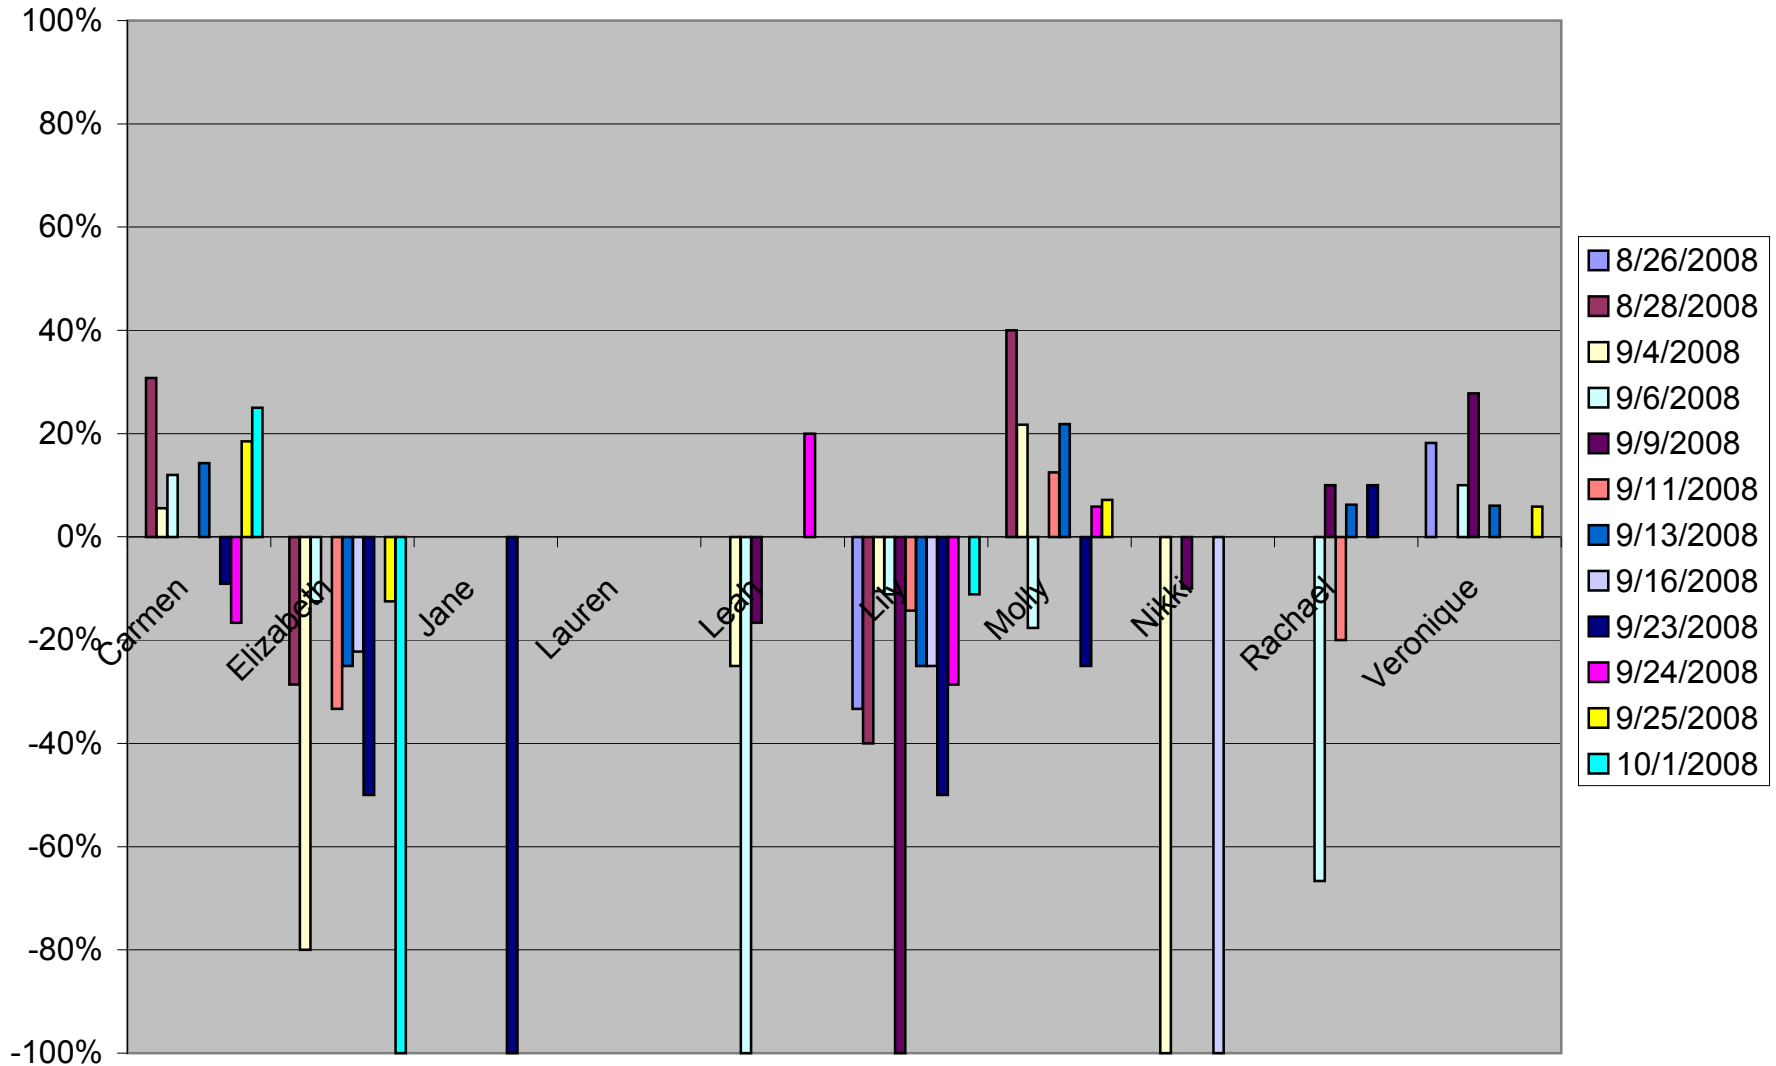

Attack Kill Probability per Date
 (Kills)/(Total Attack Attempts)

Serving Ace Efficiency per Date
 (Aces - Errors)/(Total Serve Attempts)

Serving Ace Probability per Date
 (Aces)/(Total Serve Attempts)

Serving Well Probability per Date
 (Serve (1)s)/(Total Serve Attempts)

Serve Receive Excellent Efficiency per Date
 (Serve Receive 2 - Serve Receive Errors)/(Total Serve Receive Attempts)

Serve Receive Excellent Probability per Date
 (Serve Receive 2)/(Total Serve Receive Attempts)

Serve Receive Well (1) Probability per Date
 (Serve Receive 1)/(Total Serve Receive Attempts)