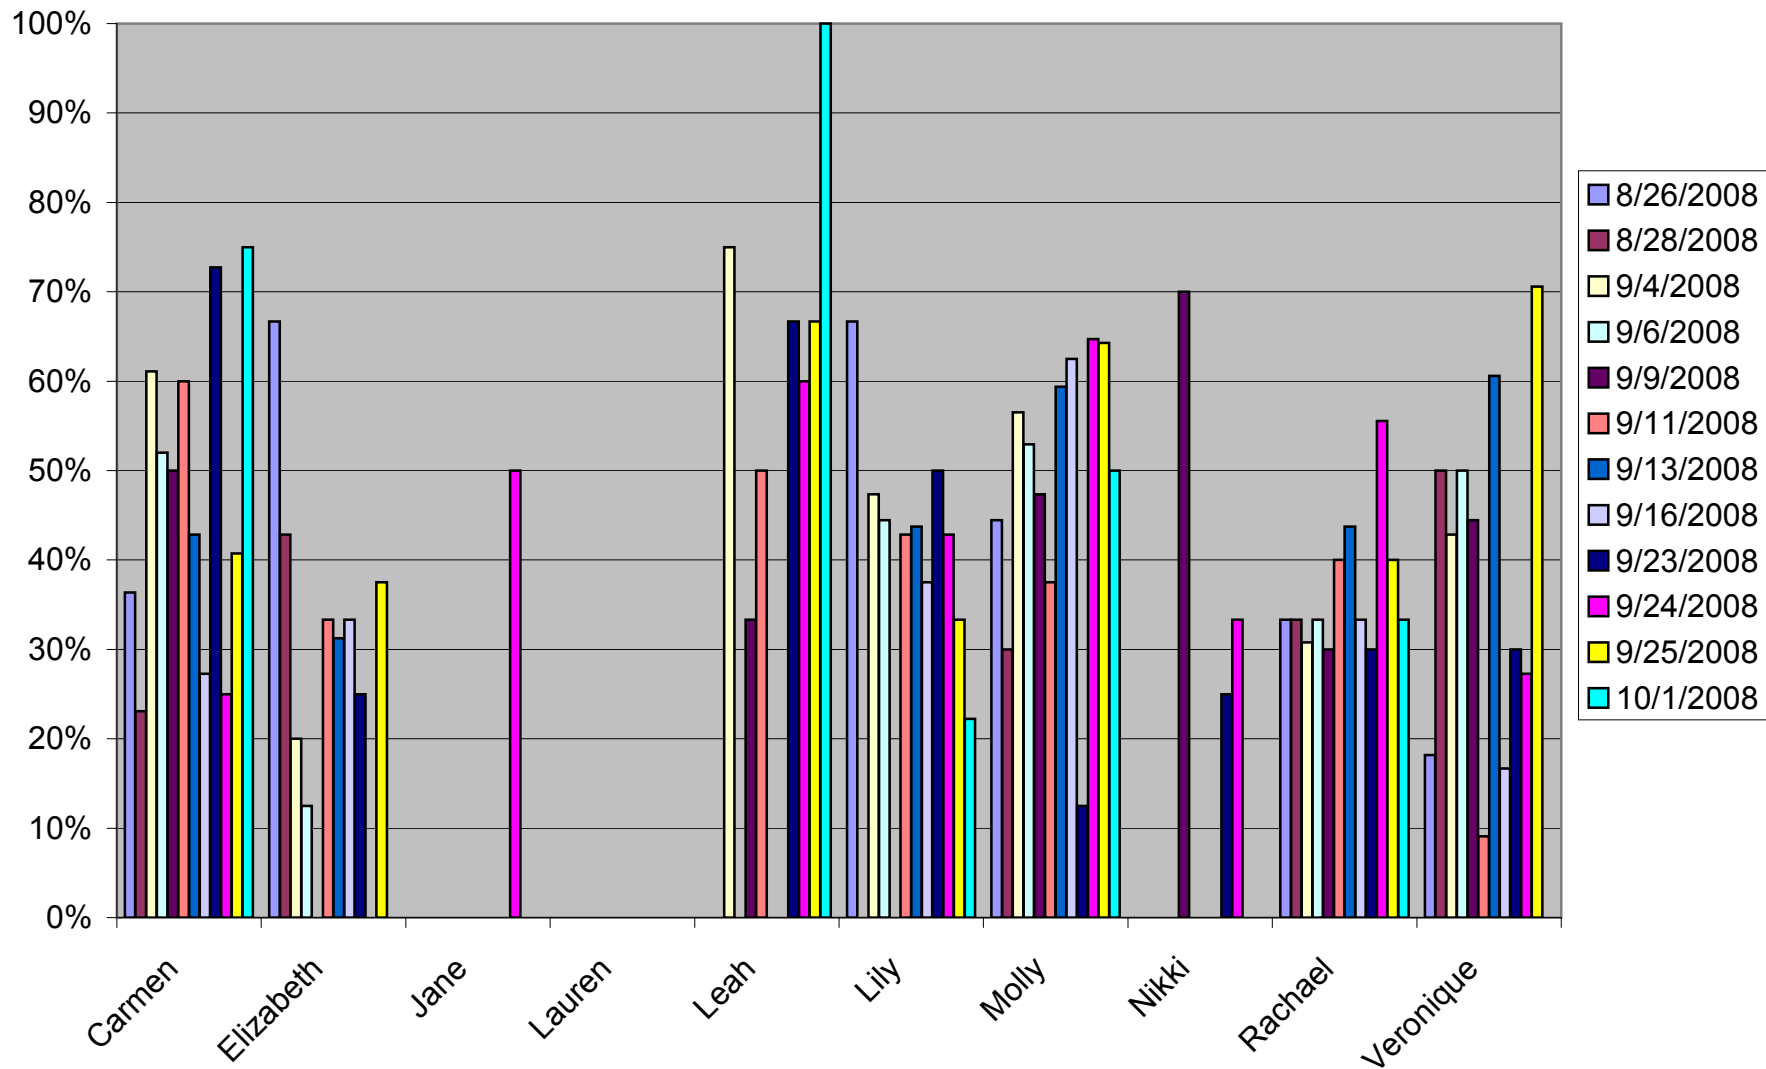

Attack Kill Probability per Date
 (Kills)/(Total Attack Attempts)

Serving Ace Efficiency per Date
 (Aces - Errors)/(Total Serve Attempts)

Serving Ace Probability per Date
 (Aces)/(Total Serve Attempts)

Serving Well Probability per Date
 (Serve (1)s)/(Total Serve Attempts)

Serve Receive Excellent Efficiency per Date
 (Serve Receive 2 - Serve Receive Errors)/(Total Serve Receive Attempts)

Serve Receive Excellent Probability per Date
 (Serve Receive 2)/(Total Serve Receive Attempts)

Serve Receive Well (1) Probability per Date
 (Serve Receive 1)/(Total Serve Receive Attempts)