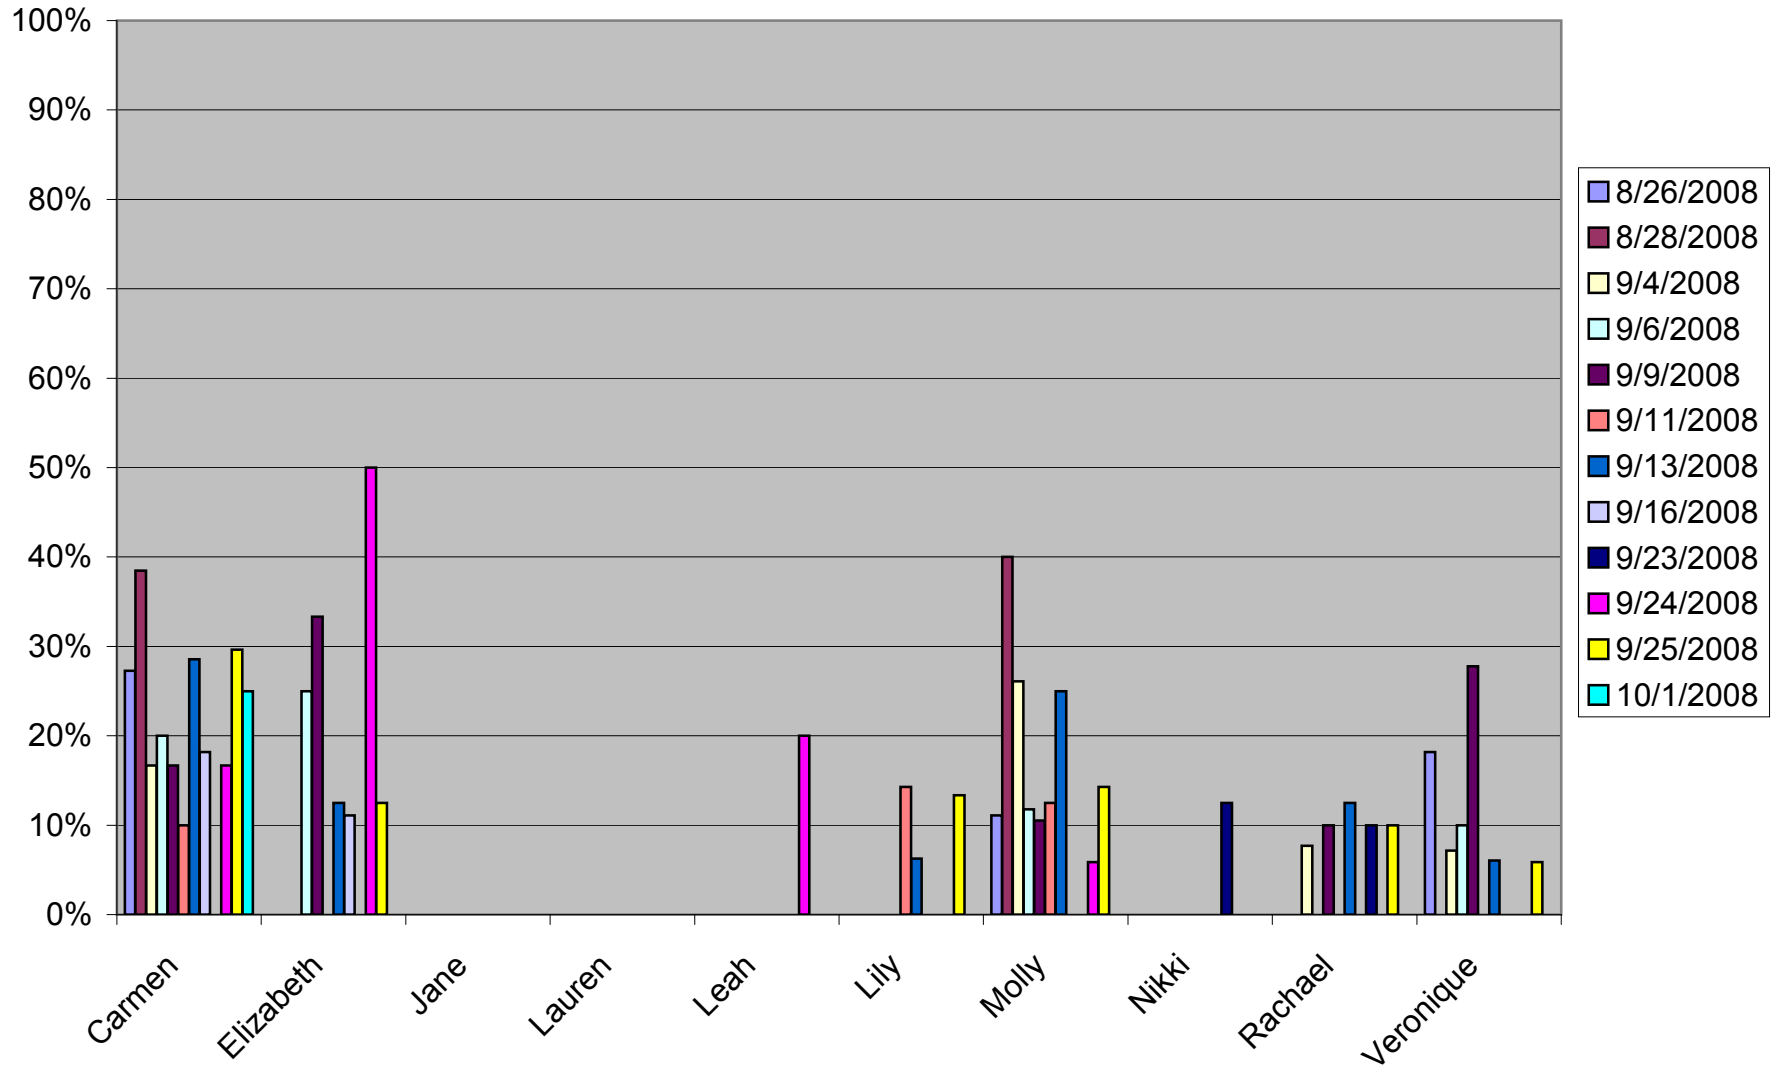

Attack Kill Probability per Date
 (Kills)/(Total Attack Attempts)

Serving Ace Efficiency per Date
 (Aces - Errors)/(Total Serve Attempts)

Serving Ace Probability per Date
 (Aces)/(Total Serve Attempts)

Serving Well Probability per Date
 (Serve (1)s)/(Total Serve Attempts)

Serve Receive Excellent Efficiency per Date
 (Serve Receive 2 - Serve Receive Errors)/(Total Serve Receive Attempts)

Serve Receive Excellent Probability per Date
 (Serve Receive 2)/(Total Serve Receive Attempts)

Serve Receive Well (1) Probability per Date
 (Serve Receive 1)/(Total Serve Receive Attempts)