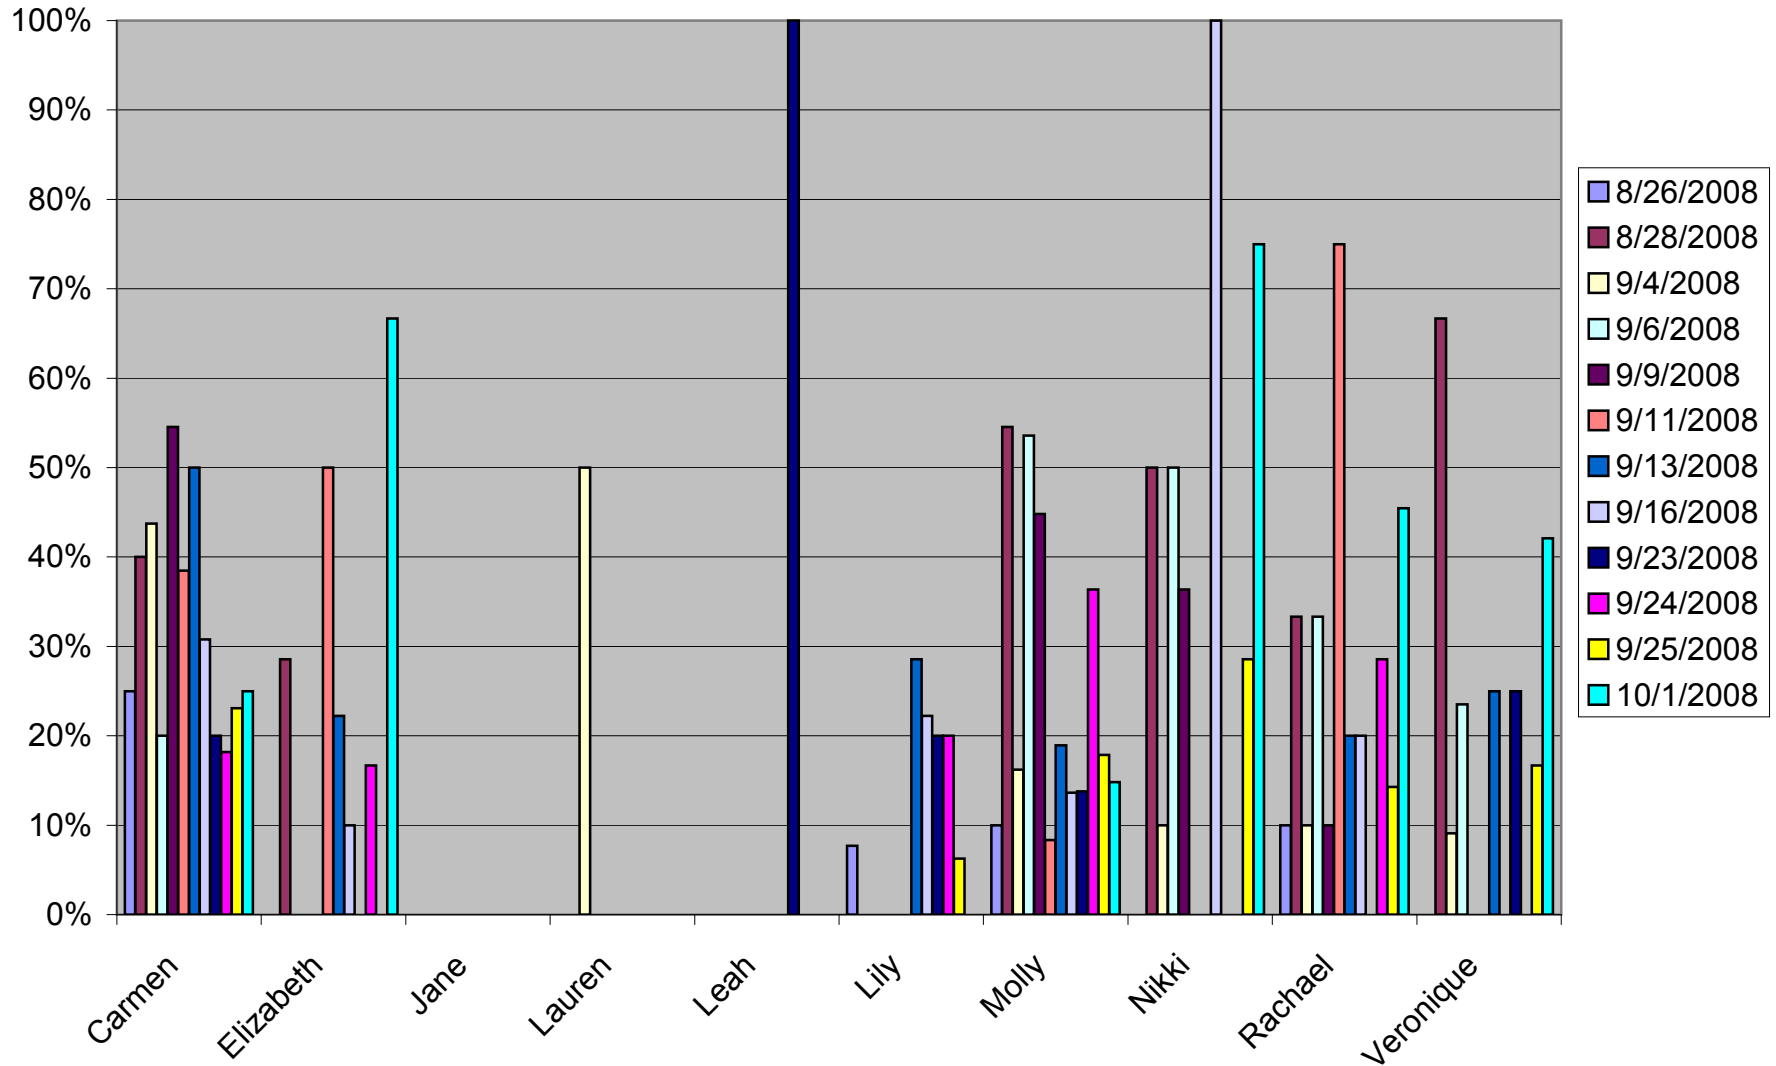

Attack Kill Probability per Date
 (Kills)/(Total Attack Attempts)

Serving Ace Efficiency per Date
 (Aces - Errors)/(Total Serve Attempts)

Serving Ace Probability per Date
 (Aces)/(Total Serve Attempts)

Serving Well Probability per Date
 (Serve (1)s)/(Total Serve Attempts)

Serve Receive Excellent Efficiency per Date
 (Serve Receive 2 - Serve Receive Errors)/(Total Serve Receive Attempts)

Serve Receive Excellent Probability per Date
 (Serve Receive 2)/(Total Serve Receive Attempts)

Serve Receive Well (1) Probability per Date
 (Serve Receive 1)/(Total Serve Receive Attempts)