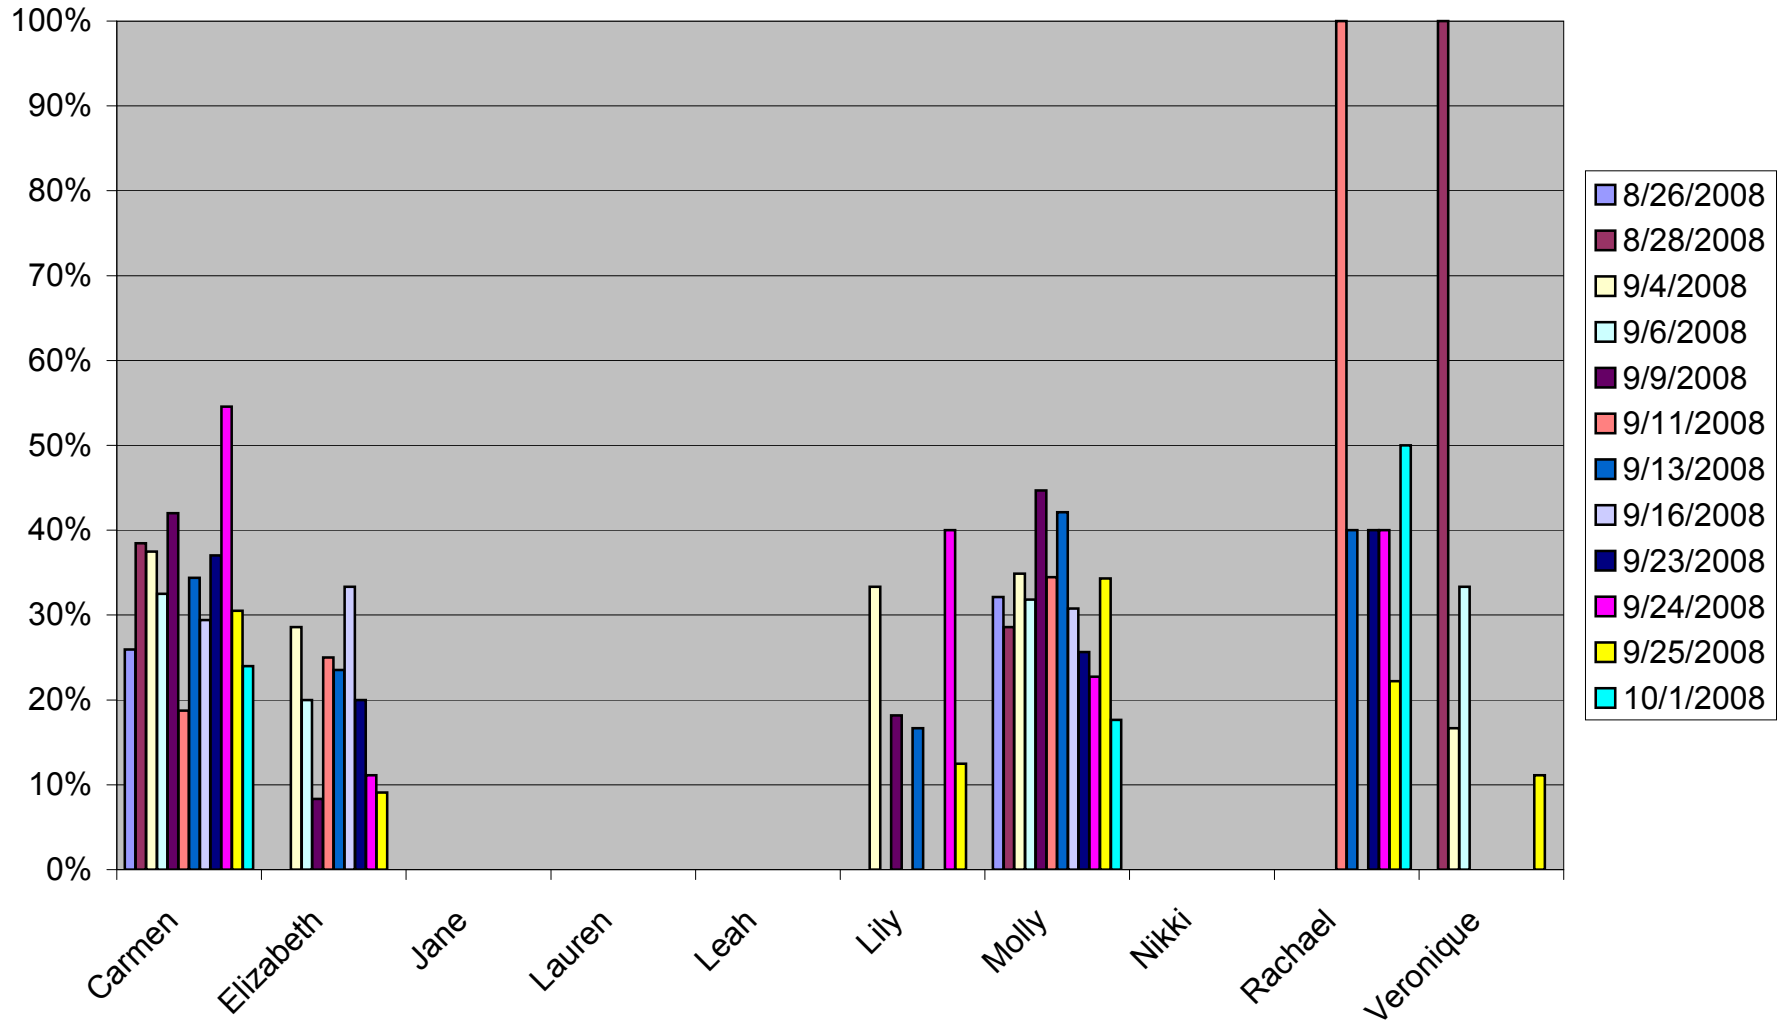

Attack Kill Probability per Date
 (Kills)/(Total Attack Attempts)

Serving Ace Efficiency per Date
 (Aces - Errors)/(Total Serve Attempts)

Serving Ace Probability per Date
 (Aces)/(Total Serve Attempts)

Serving Well Probability per Date
 (Serve (1)s)/(Total Serve Attempts)

Serve Receive Excellent Efficiency per Date
 (Serve Receive 2 - Serve Receive Errors)/(Total Serve Receive Attempts)

Serve Receive Excellent Probability per Date
 (Serve Receive 2)/(Total Serve Receive Attempts)

Serve Receive Well (1) Probability per Date
 (Serve Receive 1)/(Total Serve Receive Attempts)