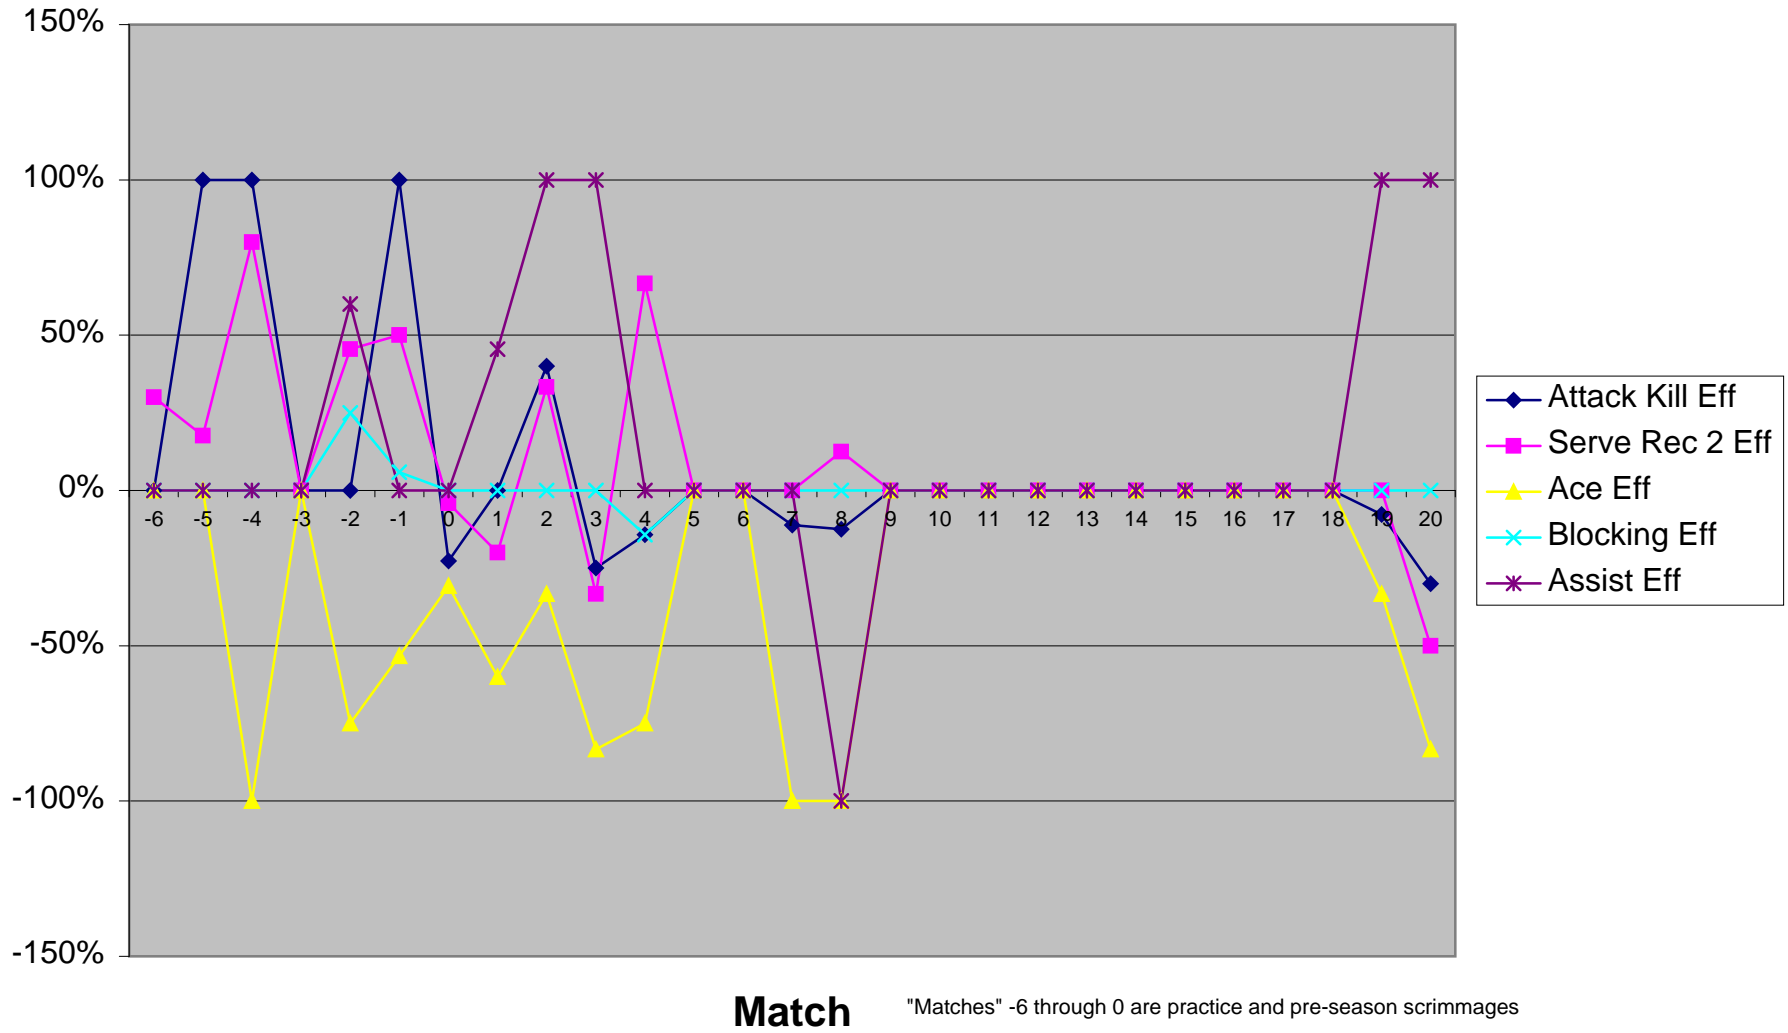

Maggie Efficiencies 2009