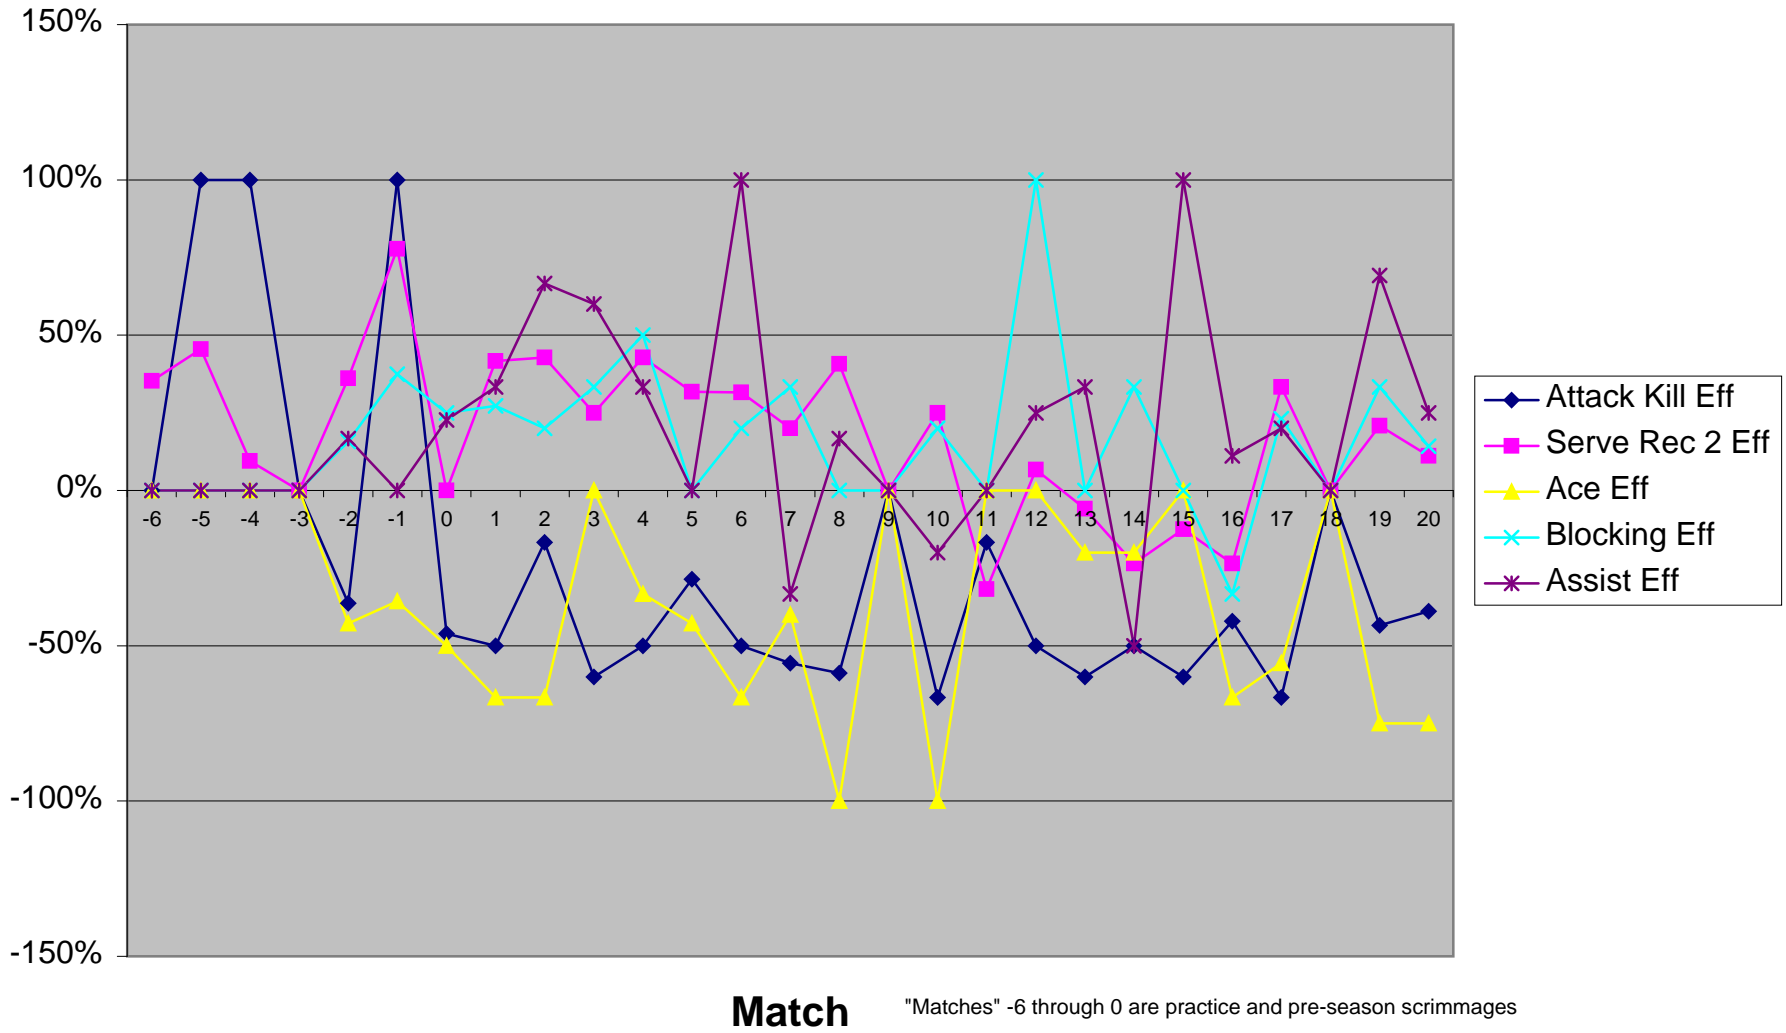

Ashley Efficiencies 2009

Carly Efficiencies 2009

Match "Matches" -6 through 0 are practice and pre-season scrimmages

Elizabeth Efficiencies 2009

Ellie Efficiencies 2009

Match "Matches" -6 through 0 are practice and pre-season scrimmages

Emily A. Efficiencies 2009

Emily U. Efficiencies 2009

Match

"Matches" -6 through 0 are practice and pre-season scrimmages

Faith Efficiencies 2009

Jane Efficiencies 2009

Lily Efficiencies 2009

Maddie Efficiencies 2009