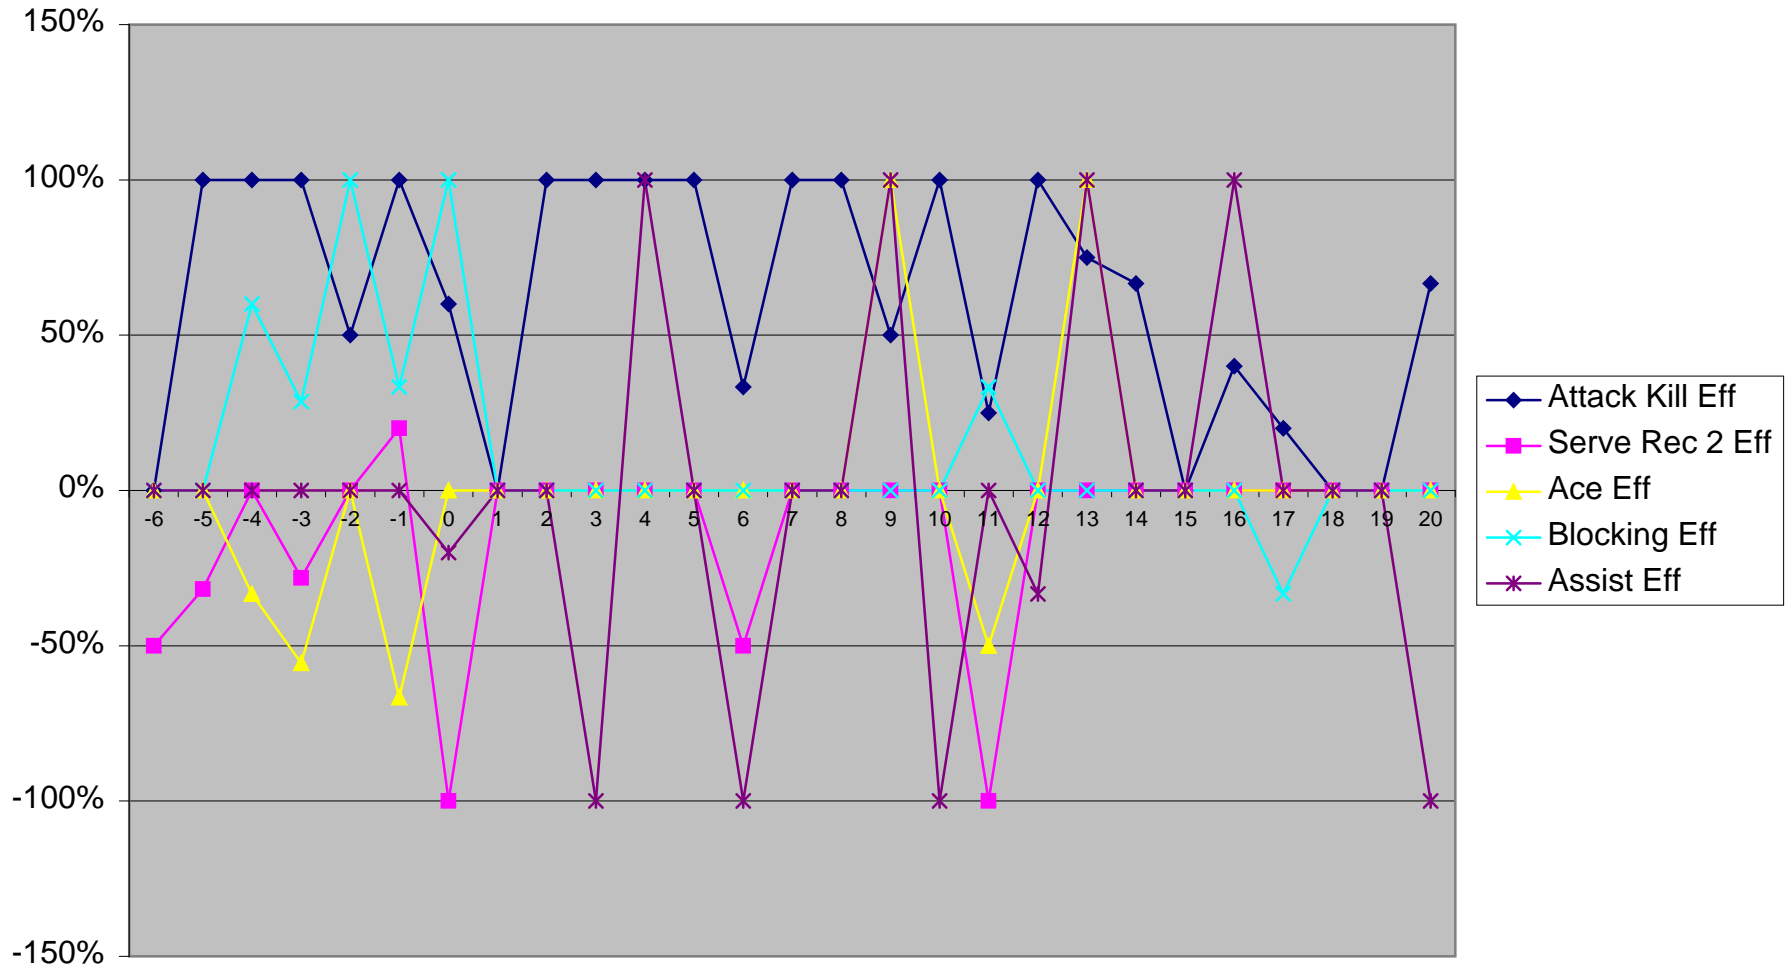

Ashley Efficiencies 2009

Carly Efficiencies 2009

Match "Matches" -6 through 0 are practice and pre-season scrimmages

Elizabeth Efficiencies 2009

Ellie Efficiencies 2009

Match "Matches" -6 through 0 are practice and pre-season scrimmages

Emily A. Efficiencies 2009

Emily U. Efficiencies 2009

Match

"Matches" -6 through 0 are practice and pre-season scrimmages

Faith Efficiencies 2009

Jane Efficiencies 2009

Lily Efficiencies 2009

Maddie Efficiencies 2009