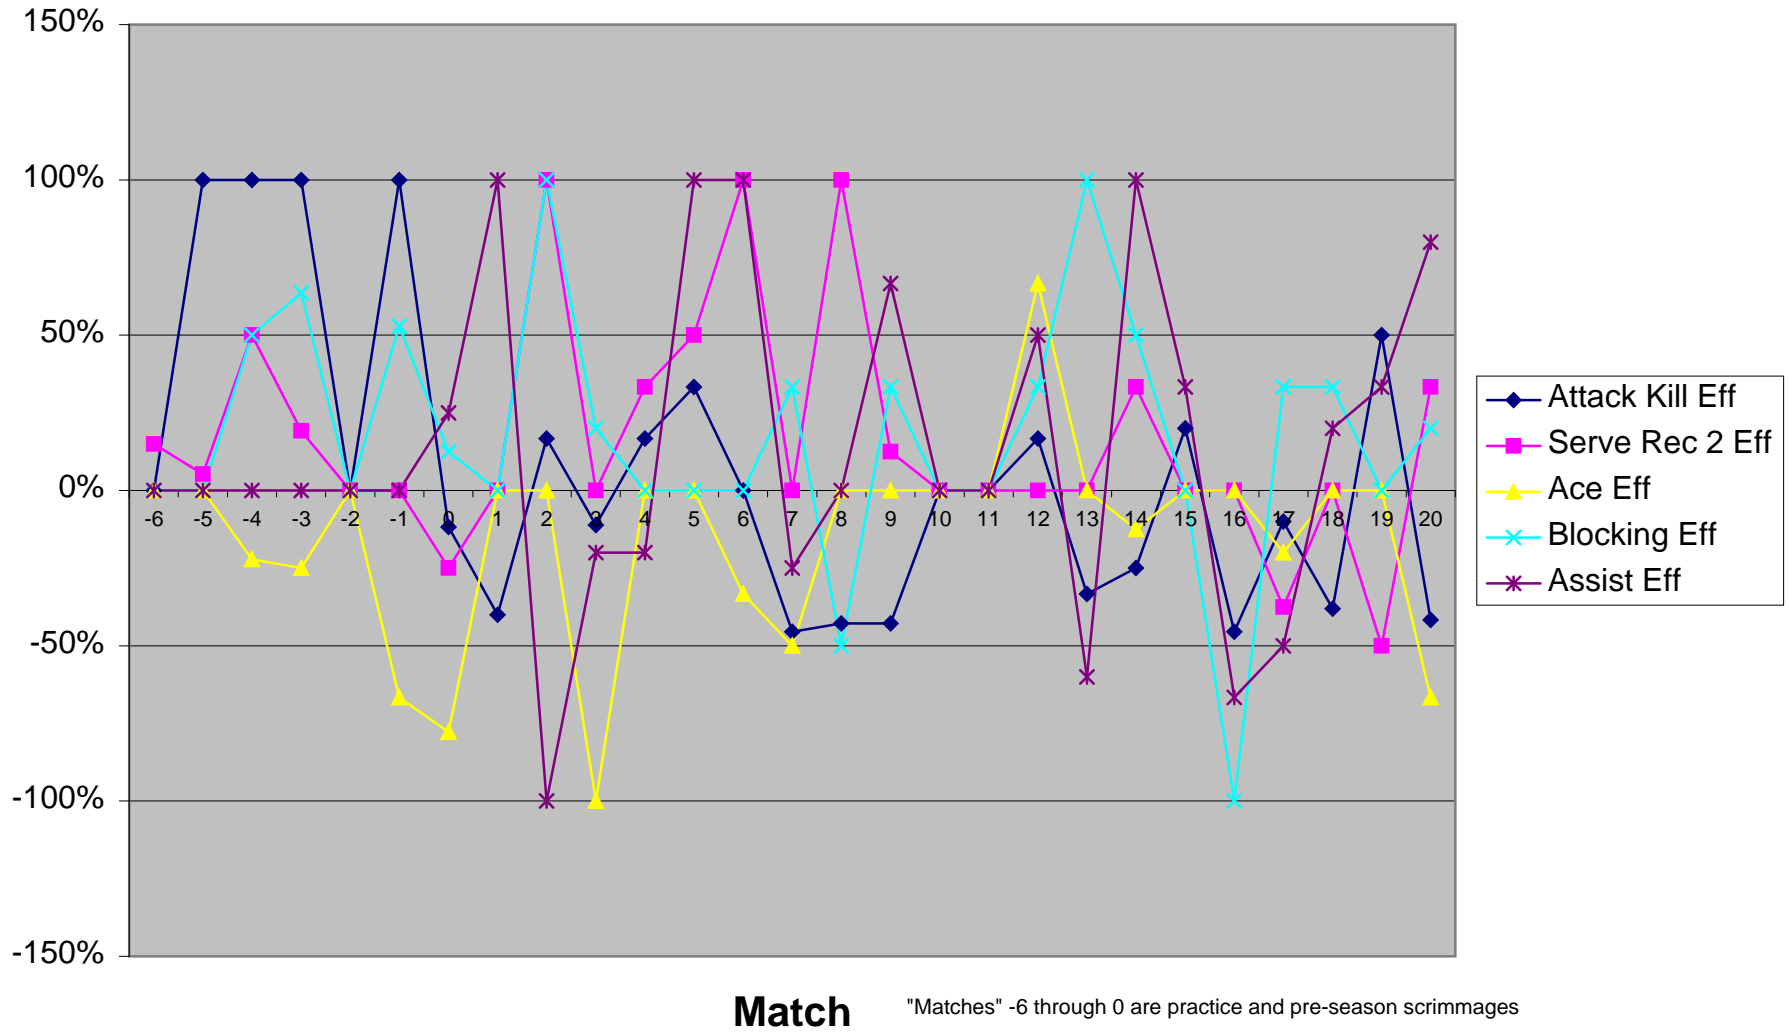

Ashley Efficiencies 2009

Carly Efficiencies 2009

Match "Matches" -6 through 0 are practice and pre-season scrimmages

Elizabeth Efficiencies 2009

Ellie Efficiencies 2009

Match "Matches" -6 through 0 are practice and pre-season scrimmages

Emily A. Efficiencies 2009

Emily U. Efficiencies 2009

Match

"Matches" -6 through 0 are practice and pre-season scrimmages

Faith Efficiencies 2009

Jane Efficiencies 2009

Lily Efficiencies 2009

Maddie Efficiencies 2009