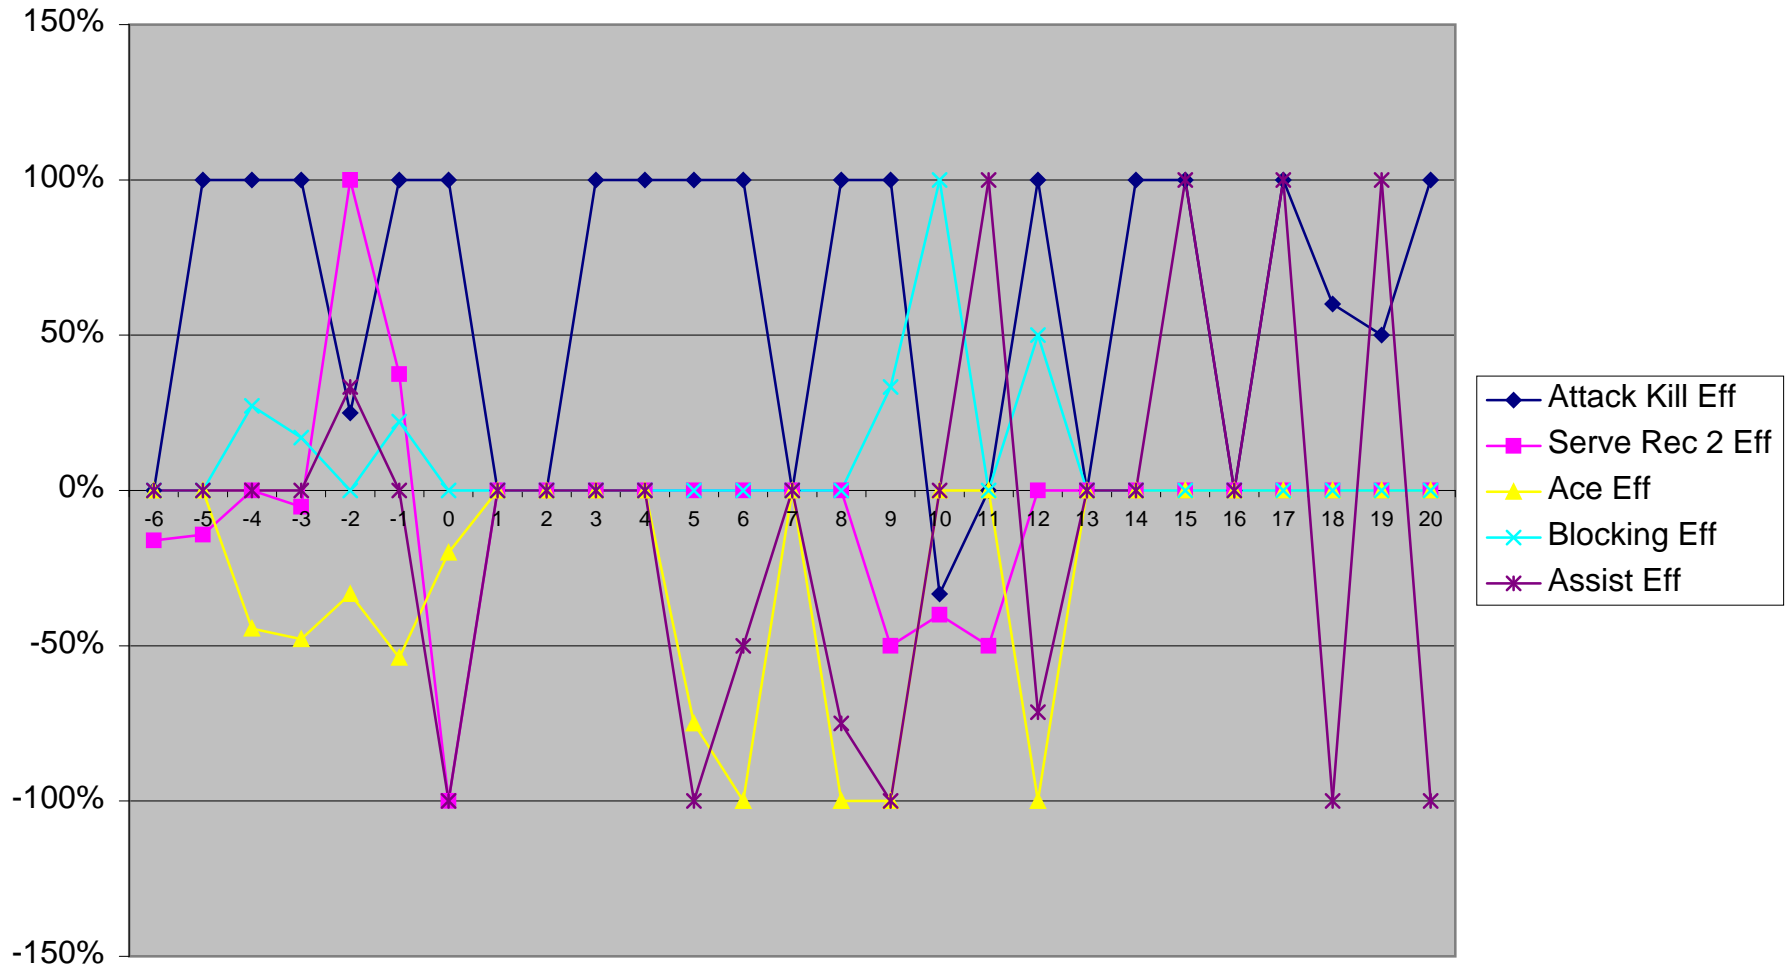

Ashley Efficiencies 2009

Carly Efficiencies 2009

Match "Matches" -6 through 0 are practice and pre-season scrimmages

Elizabeth Efficiencies 2009

Ellie Efficiencies 2009

Match "Matches" -6 through 0 are practice and pre-season scrimmages

Emily A. Efficiencies 2009

Emily U. Efficiencies 2009

Match

"Matches" -6 through 0 are practice and pre-season scrimmages

Faith Efficiencies 2009

Jane Efficiencies 2009

Lily Efficiencies 2009

Maddie Efficiencies 2009