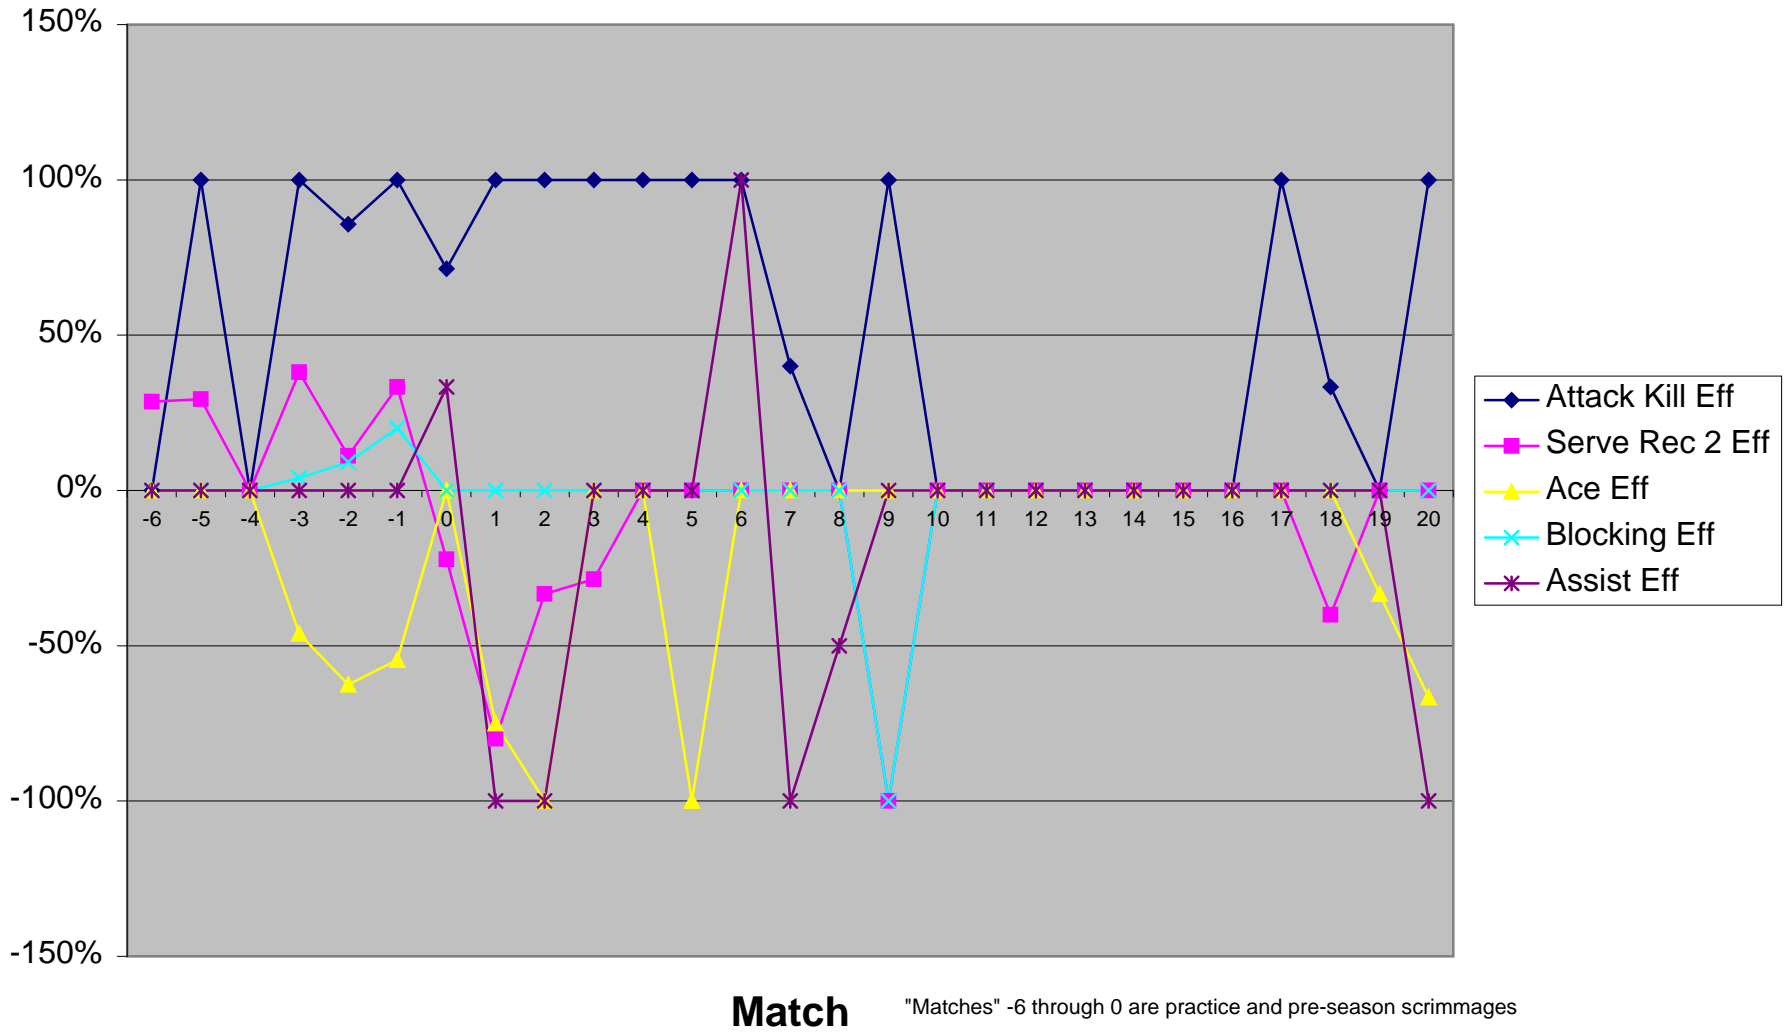

Emily A. Efficiencies 2009

Emily U. Efficiencies 2009

Match

"Matches" -6 through 0 are practice and pre-season scrimmages

Faith Efficiencies 2009

Jane Efficiencies 2009

Lily Efficiencies 2009

Maddie Efficiencies 2009