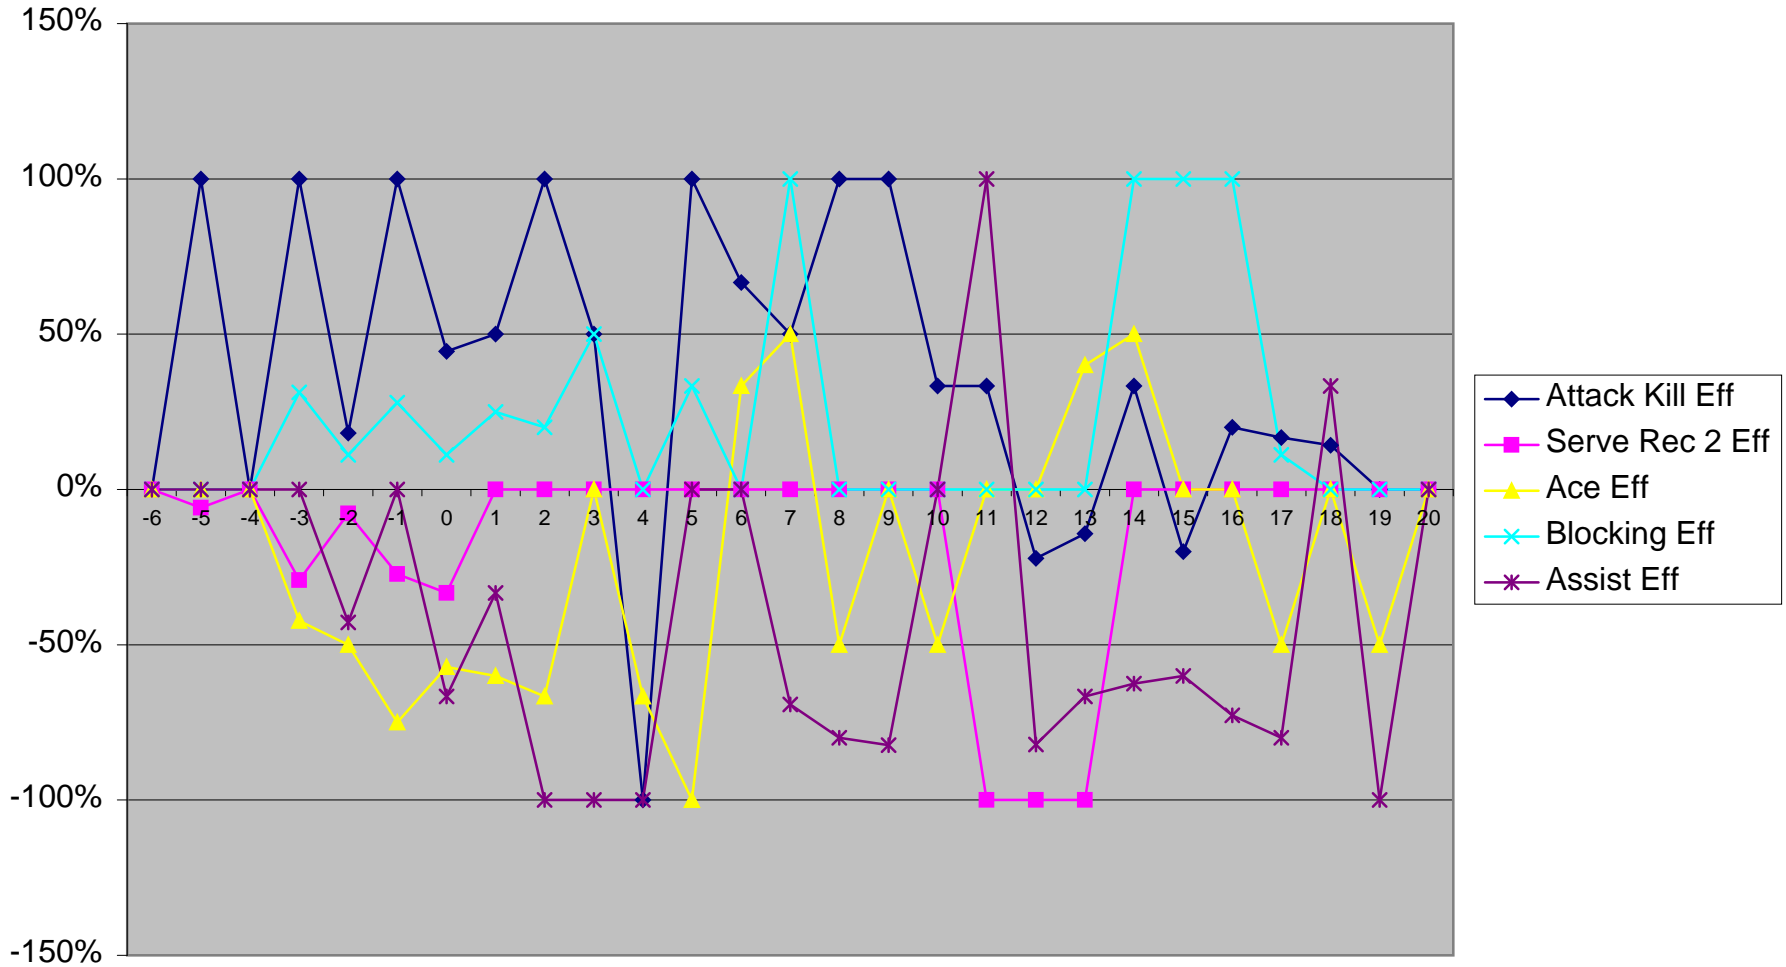

Ashley Efficiencies 2009

Carly Efficiencies 2009

Match "Matches" -6 through 0 are practice and pre-season scrimmages

Elizabeth Efficiencies 2009

Ellie Efficiencies 2009

Match "Matches" -6 through 0 are practice and pre-season scrimmages

Emily A. Efficiencies 2009

Emily U. Efficiencies 2009

Match

"Matches" -6 through 0 are practice and pre-season scrimmages

Faith Efficiencies 2009

Jane Efficiencies 2009

Lily Efficiencies 2009

Maddie Efficiencies 2009