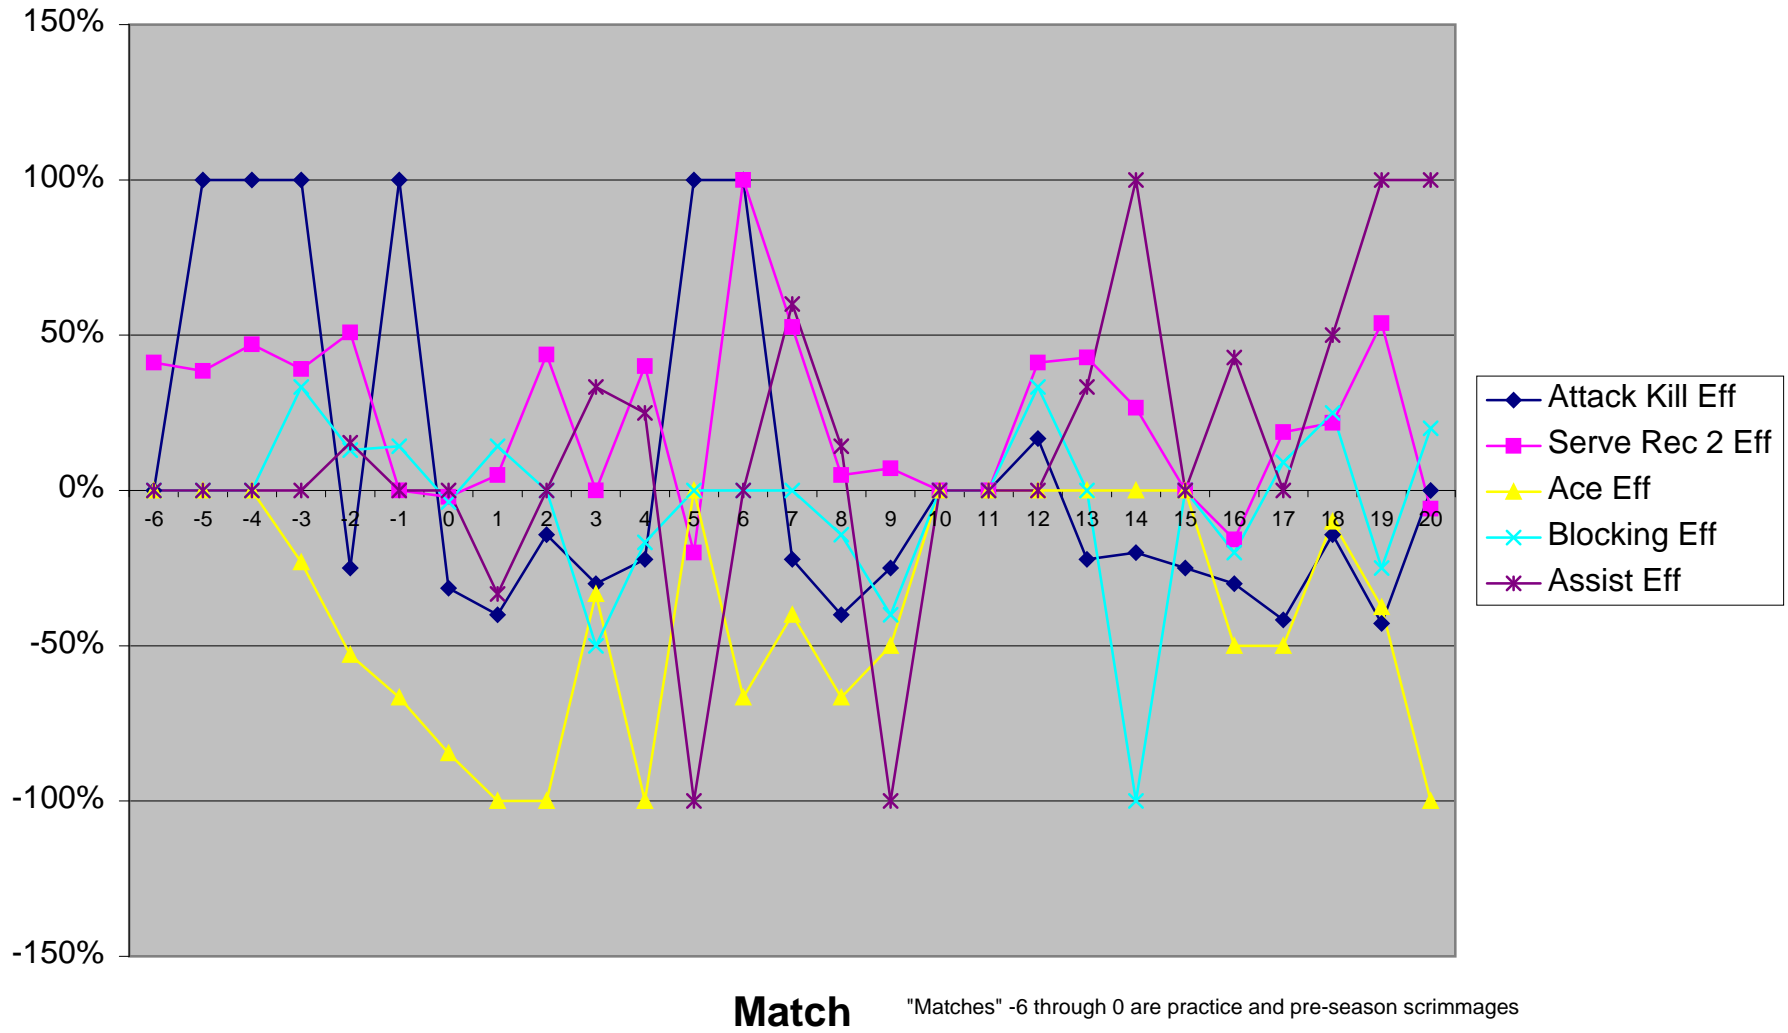

Rachael Efficiencies 2009