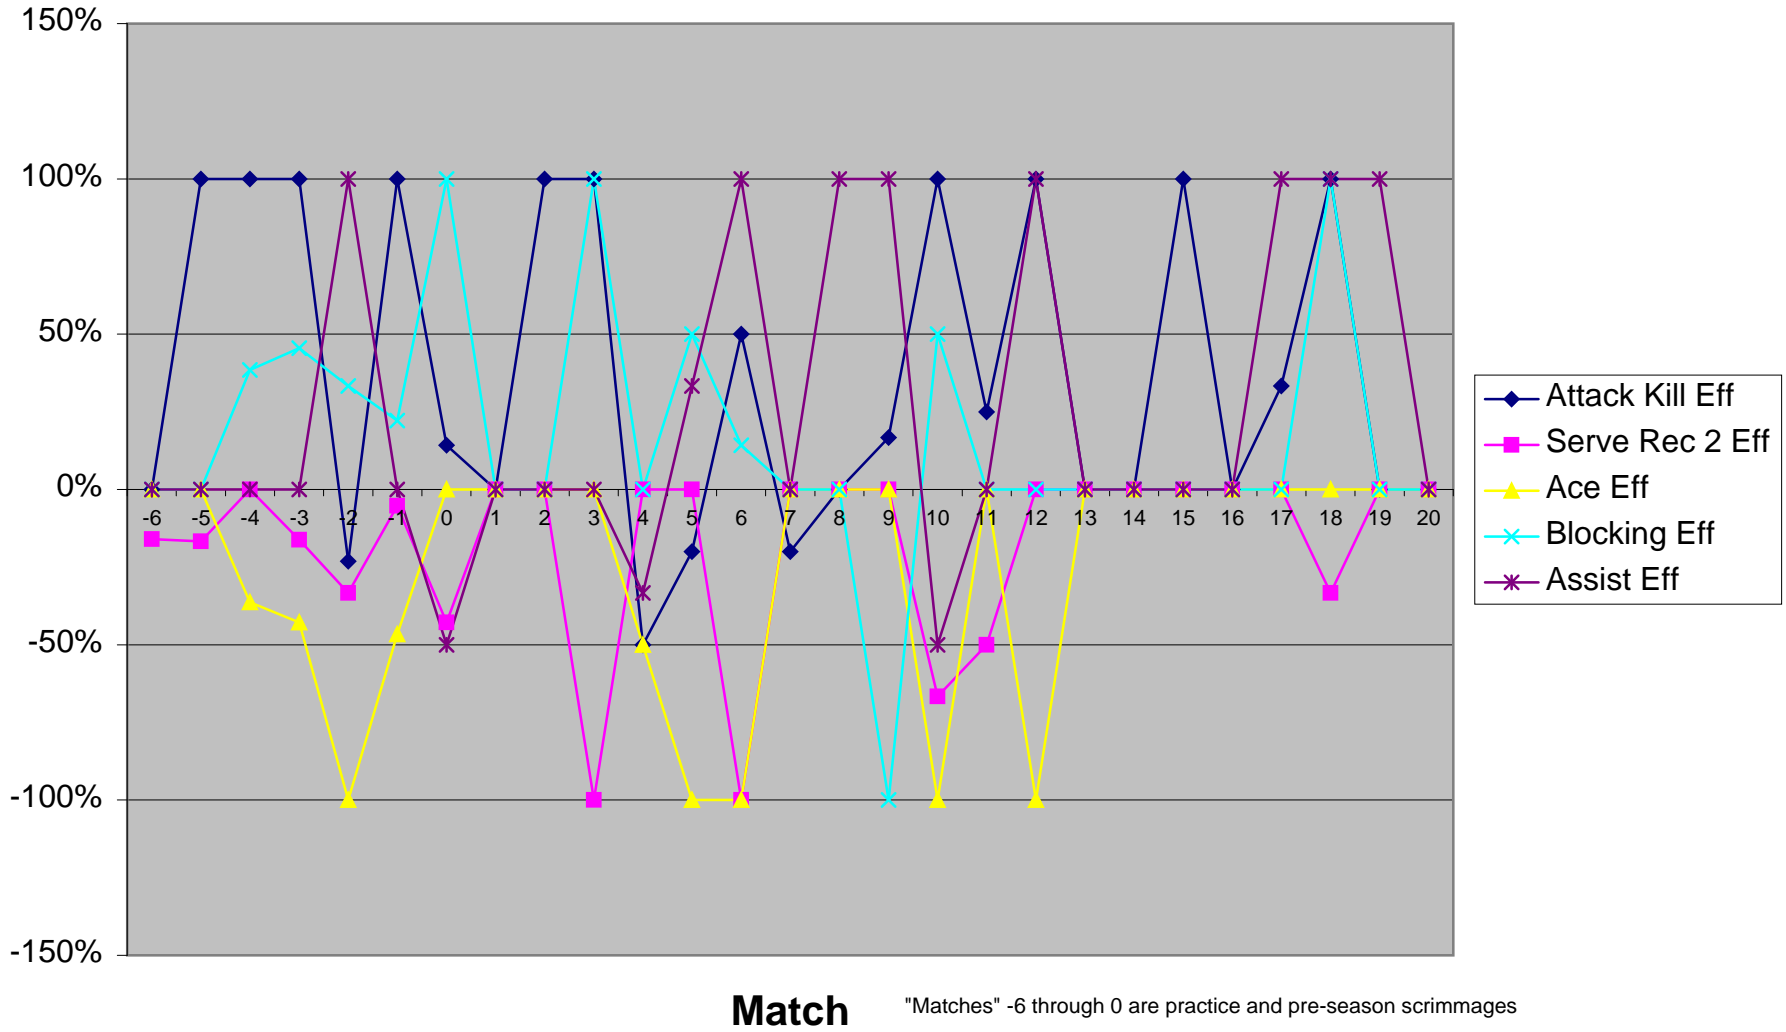

Emily A. Efficiencies 2009

Emily U. Efficiencies 2009

Match

"Matches" -6 through 0 are practice and pre-season scrimmages

Faith Efficiencies 2009

Jane Efficiencies 2009

Lily Efficiencies 2009

Maddie Efficiencies 2009