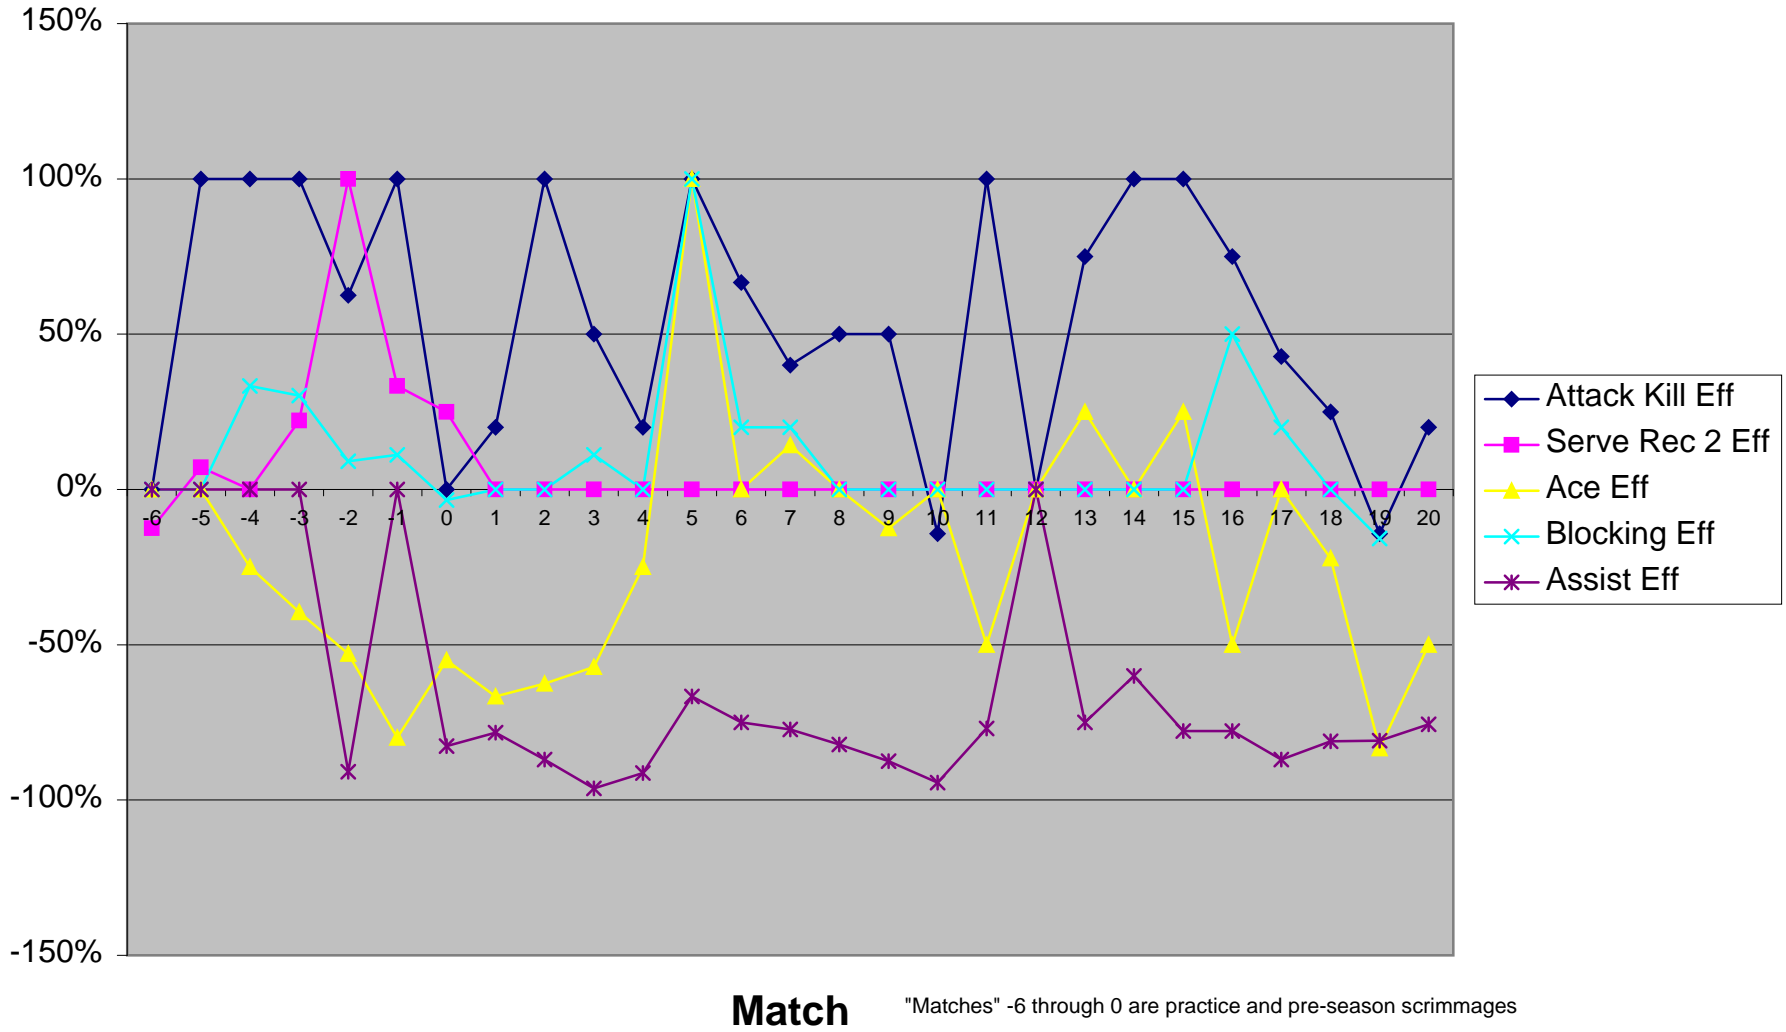

Emily A. Efficiencies 2009

Emily U. Efficiencies 2009

Match

"Matches" -6 through 0 are practice and pre-season scrimmages

Faith Efficiencies 2009

Jane Efficiencies 2009

Lily Efficiencies 2009

Maddie Efficiencies 2009