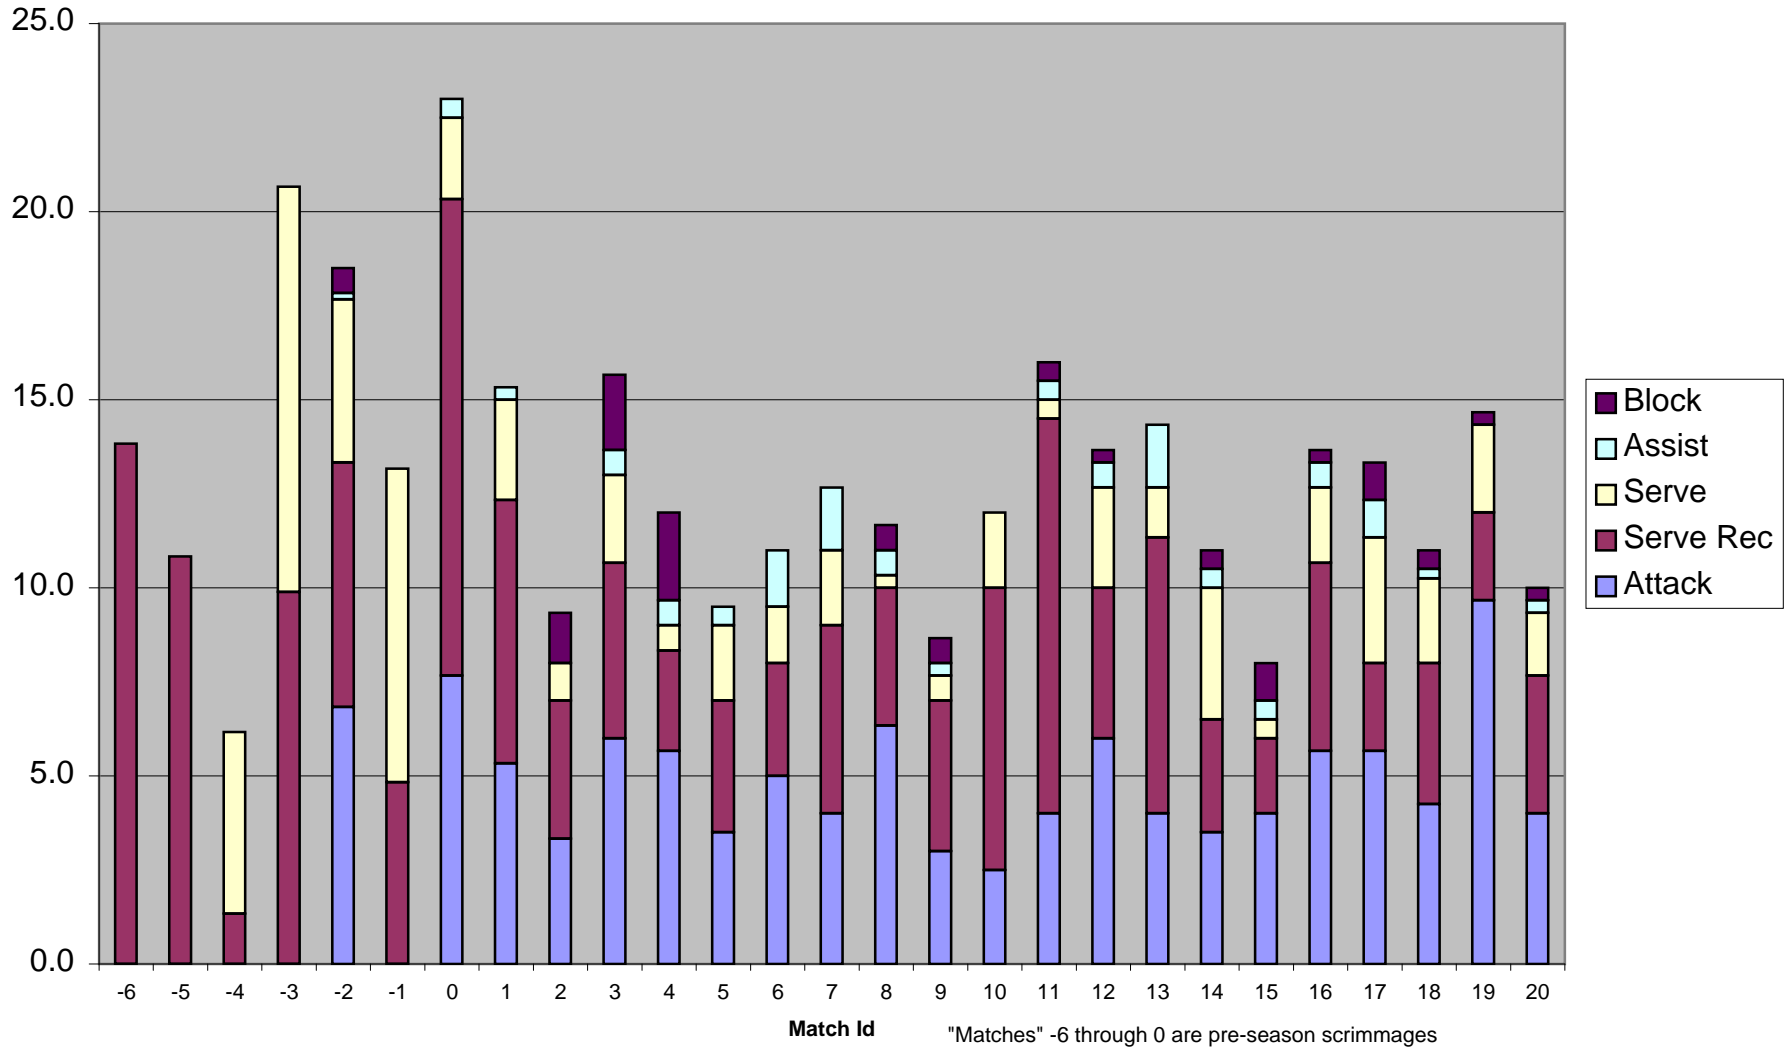

Team Errors per Game 2009

Team Errors Per Game 2009
 (as a percent of all errors per game)