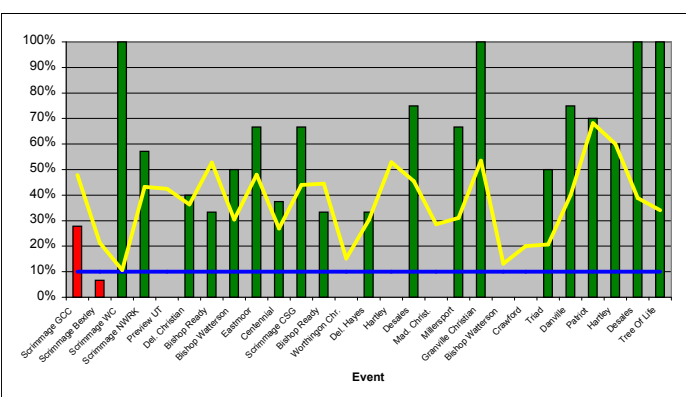

## Attacking

Attack Error Free % (Successes / Attempts)

Attack Kill % (Kills / Attempts)

Attack Kill Efficiency ((Kills - Errors) / Attempts)

Assists Kill Probability (Assists / Attempts)

## Serving

Serve Error Free % (Successes / Attempts)

Serve ACE Probability (Aces / Attempts)

Serve ACE Efficiency ((Aces - Errors) / Attempts)

Serve WELL Probability (Serve 1's / Attempts)

## Serve Receive

Serve Receive Error Free % (Successes / Attempts)

Serve Receive Excellent Probability (Serve Receive 2's / Attempts)