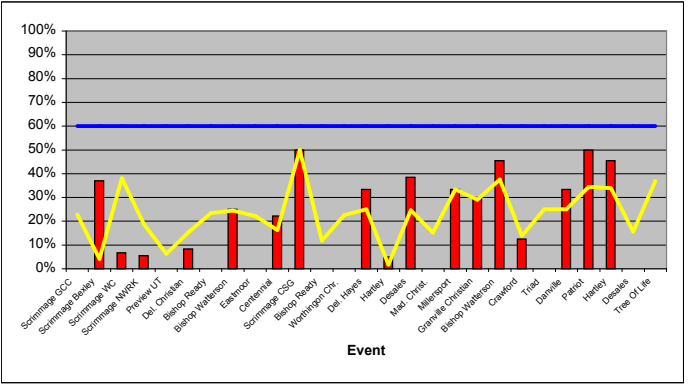

Serve Receive

Serve Receive Error Free % (Successes / Attempts)