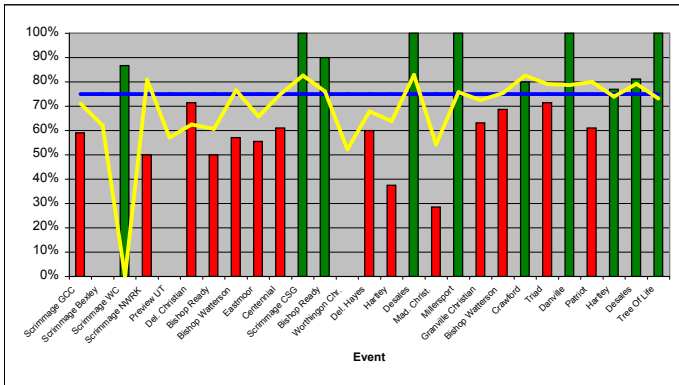

# Columbus School for Girls Volleyball

Balanced Snapshot for: Carly 2011

## Attacking

Attack Error Free % (Successes / Attempts)

Attack Kill % (Kills / Attempts)

Attack Kill Efficiency ((Kills - Errors) / Attempts)

Assists Kill Probability (Assists / Attempts)

## Serving

Serve Error Free % (Successes / Attempts)

Serve ACE Probability (Aces / Attempts)

Serve ACE Efficiency ((Aces - Errors) / Attempts)

Serve WELL Probability (Serve 1's / Attempts)

## Points

Point Earning Probability (Points Earned / (Points Earned + Points Given))

<b>Bar Gra</b>	<span style="display: inline-block; width: 15px; height: 15px; background-color: green; border: 1px solid black;"></span> Performance better than Goal	<b>Line Gra</b>	<span style="display: inline-block; width: 15px; height: 15px; background-color: green; border: 1px solid black;"></span> Performance better than Goal
	<span style="display: inline-block; width: 15px; height: 15px; background-color: red; border: 1px solid black;"></span> Performance worse than Goal		<span style="display: inline-block; width: 15px; height: 15px; background-color: red; border: 1px solid black;"></span> Performance worse than Goal
	<span style="display: inline-block; width: 15px; height: 15px; background-color: blue; border: 1px solid black;"></span> Target		<span style="display: inline-block; width: 15px; height: 15px; background-color: blue; border: 1px solid black;"></span> Target
	<span style="display: inline-block; width: 15px; height: 15px; background-color: grey; border: 1px solid black;"></span> Prior Year		<span style="display: inline-block; width: 15px; height: 15px; background-color: yellow; border: 1px solid black;"></span> Team Performance