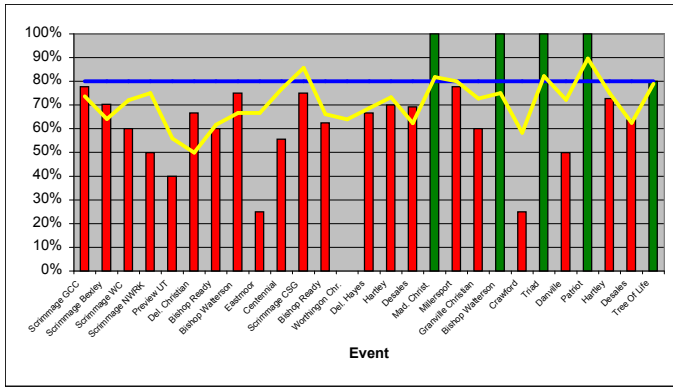

Serve Receive

Serve Receive Error Free % (Successes / Attempts)