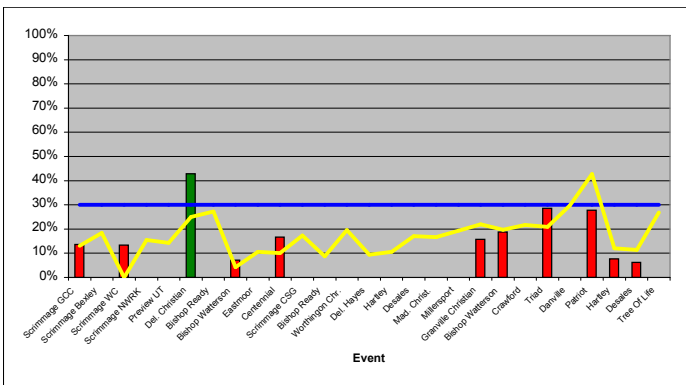

# Columbus School for Girls Volleyball

Balanced Snapshot for: Carly 2011

## Attacking

Attack Error Free % (Successes / Attempts)

Attack Kill % (Kills / Attempts)

Attack Kill Efficiency ((Kills - Errors) / Attempts)

Assists Kill Probability (Assists / Attempts)

## Serving

Serve Error Free % (Successes / Attempts)

Serve ACE Probability (Aces / Attempts)

Serve ACE Efficiency ((Aces - Errors) / Attempts)

Serve WELL Probability (Serve 1's / Attempts)