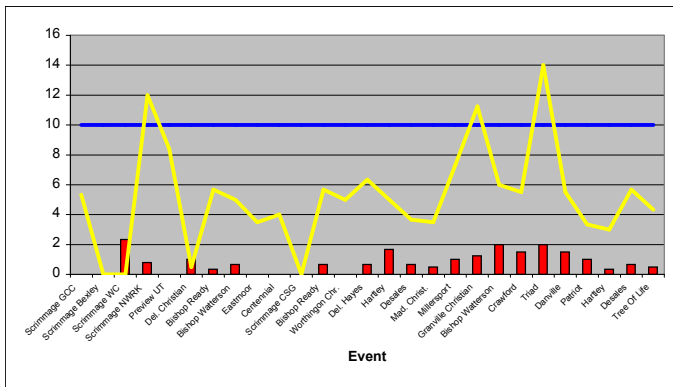

Defense

Digs (Count of playable passes off an opponent's attack)