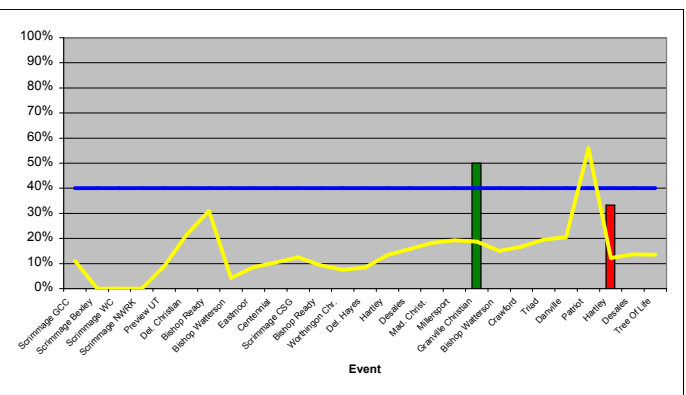

# Columbus School for Girls Volleyball

Balanced Snapshot for: Carly 2011

## Attacking

Attack Error Free % (Successes / Attempts)

Attack Kill % (Kills / Attempts)

Attack Kill Efficiency ((Kills - Errors) / Attempts)

Assists Kill Probability (Assists / Attempts)

## Serving

Serve Error Free % (Successes / Attempts)

Serve ACE Probability (Aces / Attempts)

Serve ACE Efficiency ((Aces - Errors) / Attempts)

Serve WELL Probability (Serve 1's / Attempts)

## Serve Receive

Serve Receive Error Free % (Successes / Attempts)

Serve Receive Excellent Probability (Serve Receive 2's / Attempts)