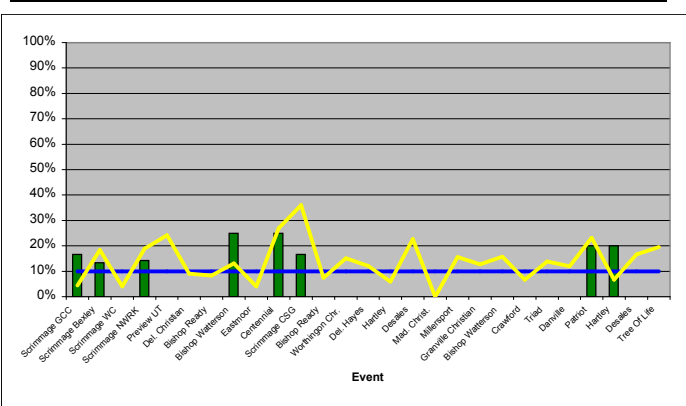

## Attacking

Attack Error Free % (Successes / Attempts)

Attack Kill % (Kills / Attempts)

Attack Kill Efficiency ((Kills - Errors) / Attempts)

Assists Kill Probability (Assists / Attempts)

## Serving

Serve Error Free % (Successes / Attempts)

Serve ACE Probability (Aces / Attempts)

Serve ACE Efficiency ((Aces - Errors) / Attempts)

Serve WELL Probability (Serve 1's / Attempts)

## Serve Receive

Serve Receive Error Free % (Successes / Attempts)

Serve Receive Excellent Probability (Serve Receive 2's / Attempts)