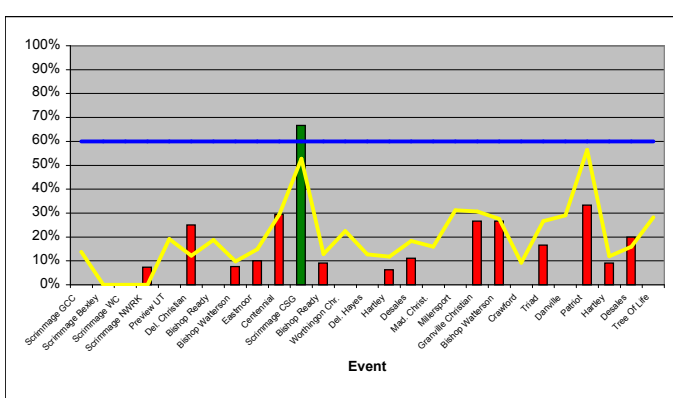

Points

Bar Gra	 Performance better than Goal	Line Gra	 Performance better than Goal
	 Performance worse than Goal		 Performance worse than Goal
	 Target		 Target
	 Prior Year		 Team Performance