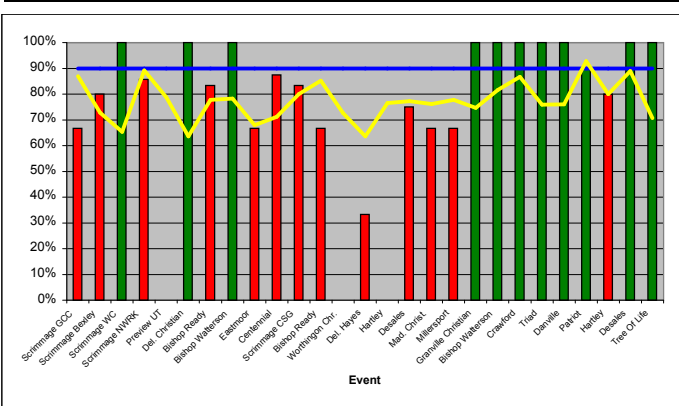

## Attacking

Attack Error Free % (Successes / Attempts)

Attack Kill % (Kills / Attempts)

Attack Kill Efficiency ((Kills - Errors) / Attempts)

Assists Kill Probability (Assists / Attempts)

## Serving

Serve Error Free % (Successes / Attempts)

Serve ACE Probability (Aces / Attempts)

Serve ACE Efficiency ((Aces - Errors) / Attempts)

Serve WELL Probability (Serve 1's / Attempts)

## Serve Receive

Serve Receive Error Free % (Successes / Attempts)

Serve Receive Excellent Probability (Serve Receive 2's / Attempts)