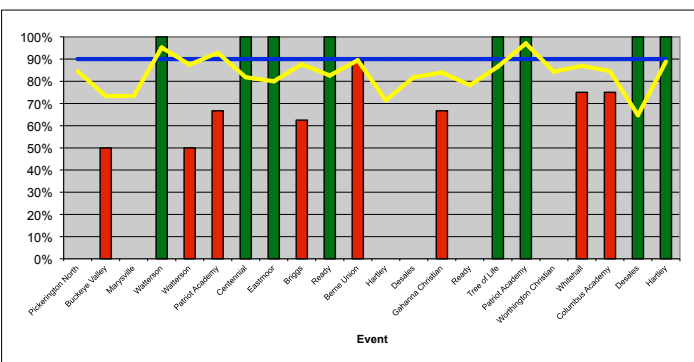

Serving

Serve Error Free % (Successes / Attempts)