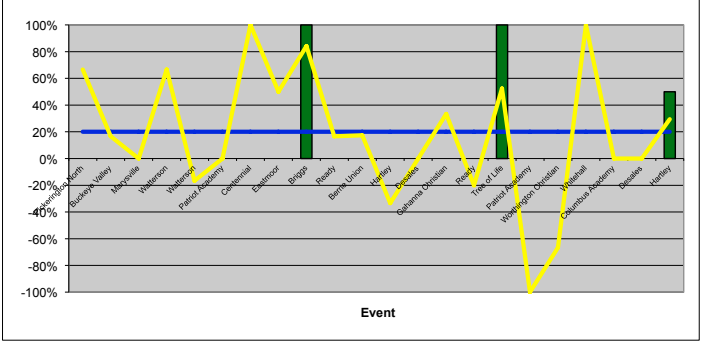

Defense

Bar Graphs

- █ Performance better than Goal
- █ Performance worse than Goal
- Target
- █ Prior Year

Line Graphs

- █ Performance better than Goal
- █ Performance worse than Goal
- Target
- Team Performance