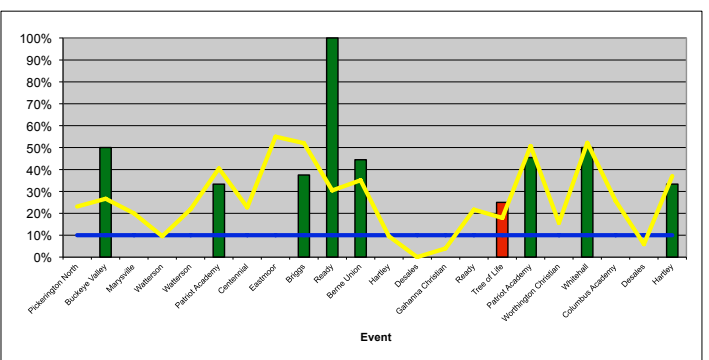

Serve WELL Probability (Serve 1's / Attempts)