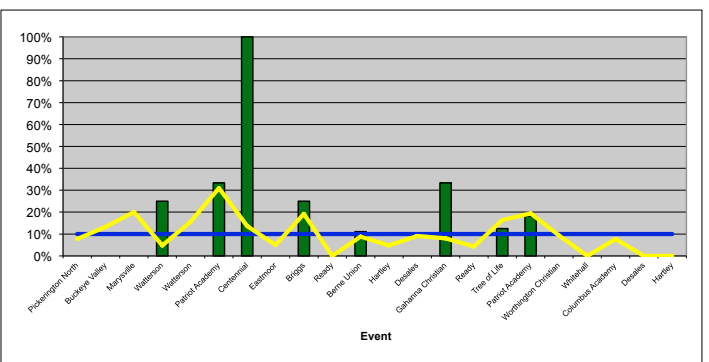

Serve ACE Probability (Aces / Attempts)