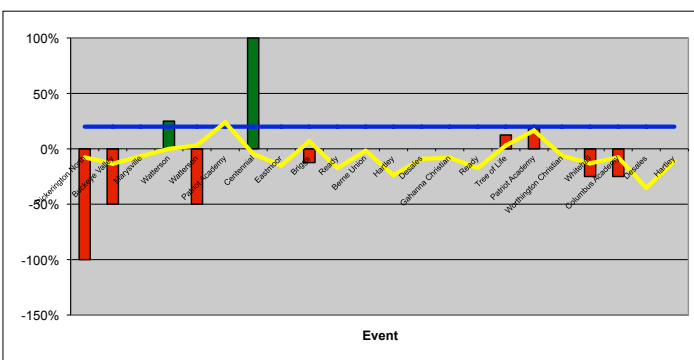

Serve ACE Probability (Aces / Attempts)