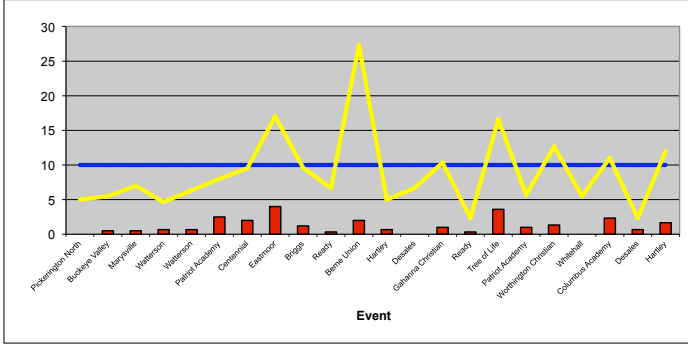

Defense

Bar Graphs

- █ Performance better than Goal
- █ Performance worse than Goal
- Target
- █ Prior Year

Line Graphs

- █ Performance better than Goal
- █ Performance worse than Goal
- Target
- Team Performance