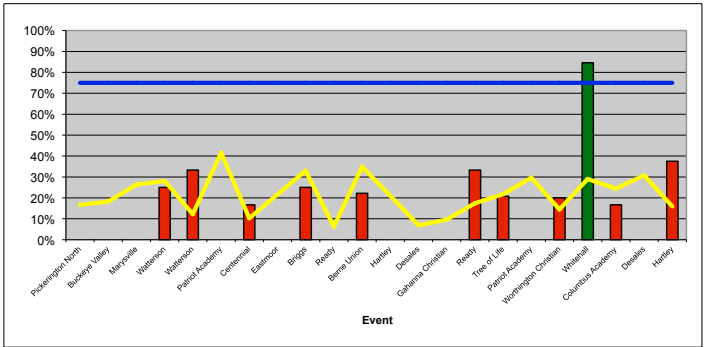

Attack Kill % (Kills / Attempts)