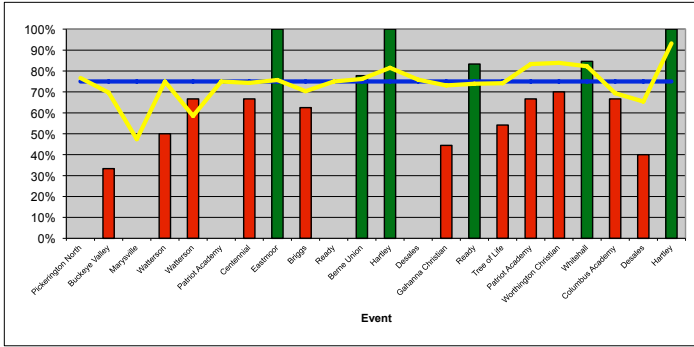

Attacking

Attack Error Free % (Successes / Attempts)