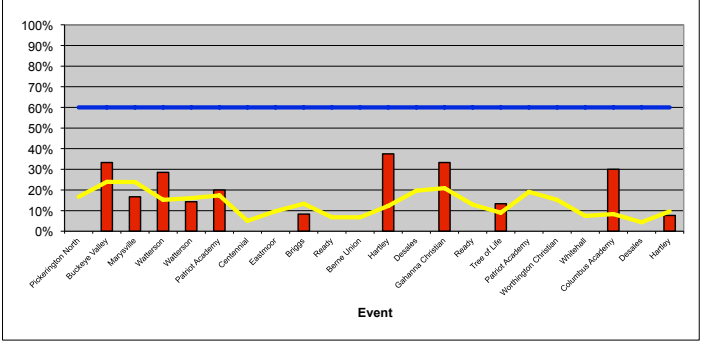

Serve Receive