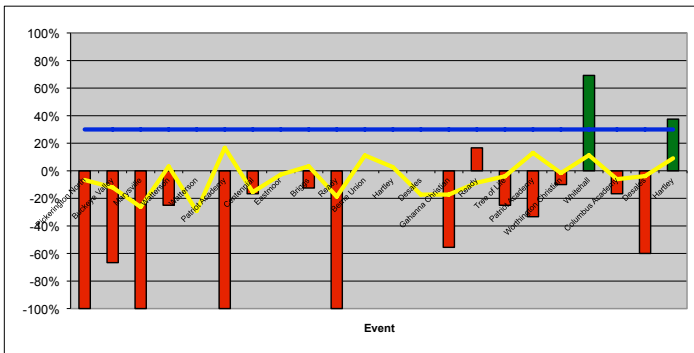

Attack Kill % (Kills / Attempts)