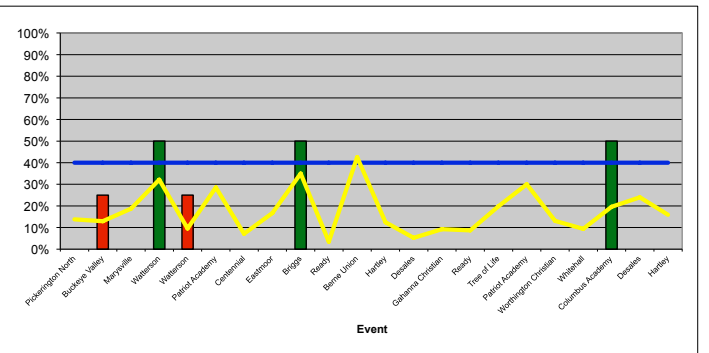

Attack Kill % (Kills / Attempts)