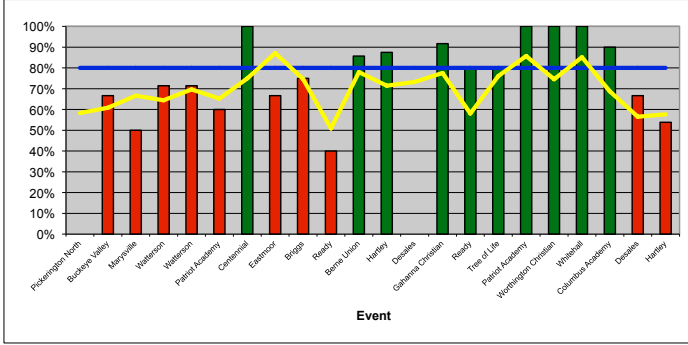

Serve Receive