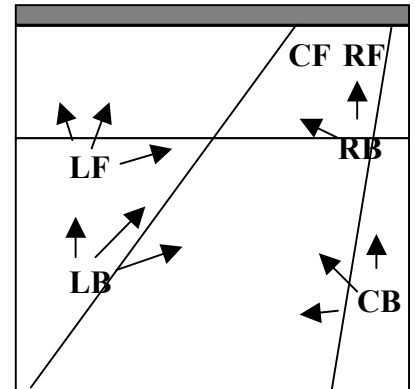

Rotation Defense Guide Chart (2 blocker system, blocking angle)

Attack coming into our left.

LB has tips over blockers, and tips to middle.
RB has deep angle.
CB has line.
RF goes a little deeper than in perimeter.

Attack coming into our middle

LB has tips over blockers.
RF assists with tips.
CB and RB defend corners.

Attack coming into our right

RB has tips over blockers, and tips to middle.
LB has deep angle.
CB has line.
LF goes a little deeper than in perimeter.

This is a guide only, and displays the starting “Read” positions.

Diggers will have to quickly “Go” from “Read” to “Stop” position, when they see their blockers, and the ball.

This defense leaves the deep center and sharp angle open for hard attacks. It covers Line and Tips well.