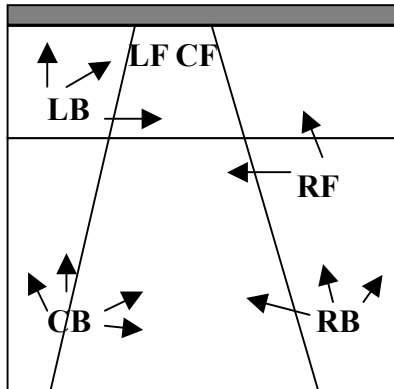

Rotation Defense Guide Chart (2 blocker system, blocking angle)

Attack coming into our left.

LB has tips over blockers, and tips to middle.
RB has deep angle.
CB has line.
RF goes a little deeper than in perimeter.

Attack coming into our middle

LB has tips over blockers.
RF assists with tips.
CB and RB defend corners.

Attack coming into our right

RB has tips over blockers, and tips to middle.
LB has deep angle.
CB has line.
LF goes a little deeper than in perimeter.

This is a guide only, and displays the starting “Read” positions.

Diggers will have to quickly “Go” from “Read” to “Stop” position, when they see their blockers, and the ball.

This defense leaves the deep center and sharp angle open for hard attacks. It covers Line and Tips well.