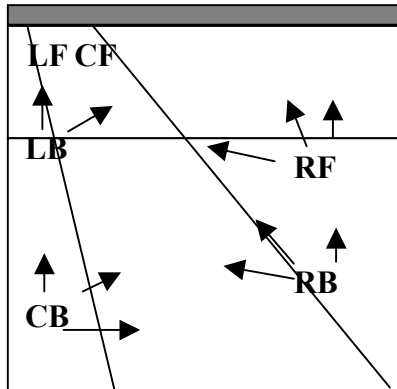

Rotation Defense Guide Chart (2 blocker system, blocking angle)

Attack coming into our left.

LB has tips over blockers, and tips to middle.
RB has deep angle.
CB has line.
RF goes a little deeper than in perimeter.

Attack coming into our middle

LB has tips over blockers.
RF assists with tips.
CB and RB defend corners.

Attack coming into our right

RB has tips over blockers, and tips to middle.
LB has deep angle.
CB has line.
LF goes a little deeper than in perimeter.

This is a guide only, and displays the starting “Read” positions.

Diggers will have to quickly “Go” from “Read” to “Stop” position, when they see their blockers, and the ball.

This defense leaves the deep center and sharp angle open for hard attacks. It covers Line and Tips well.