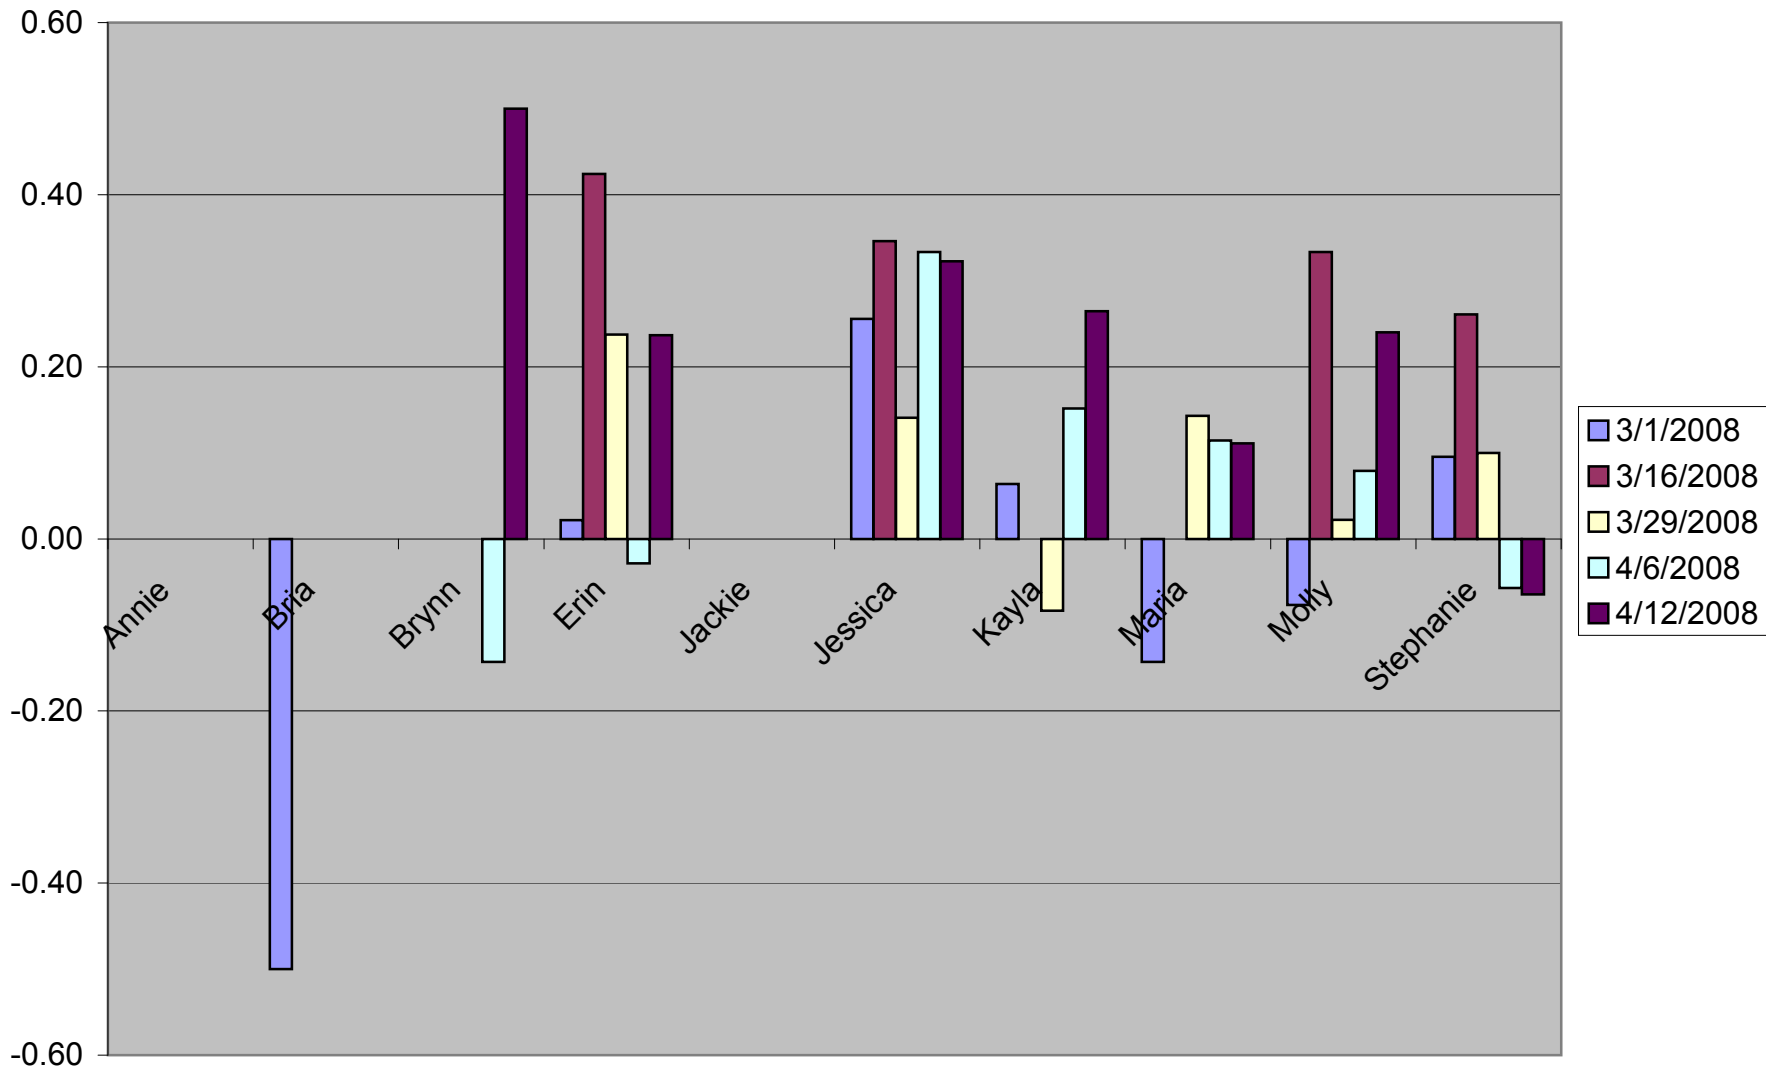

Serving Ace Efficiency per Date
(Aces - Errors)/(Total Serve Attempts)

Serving Ace Probability per Date
(Aces)/(Total Serve Attempts)

Serving Well Probability per Date
(Serve (1)s)/(Total Serve Attempts)