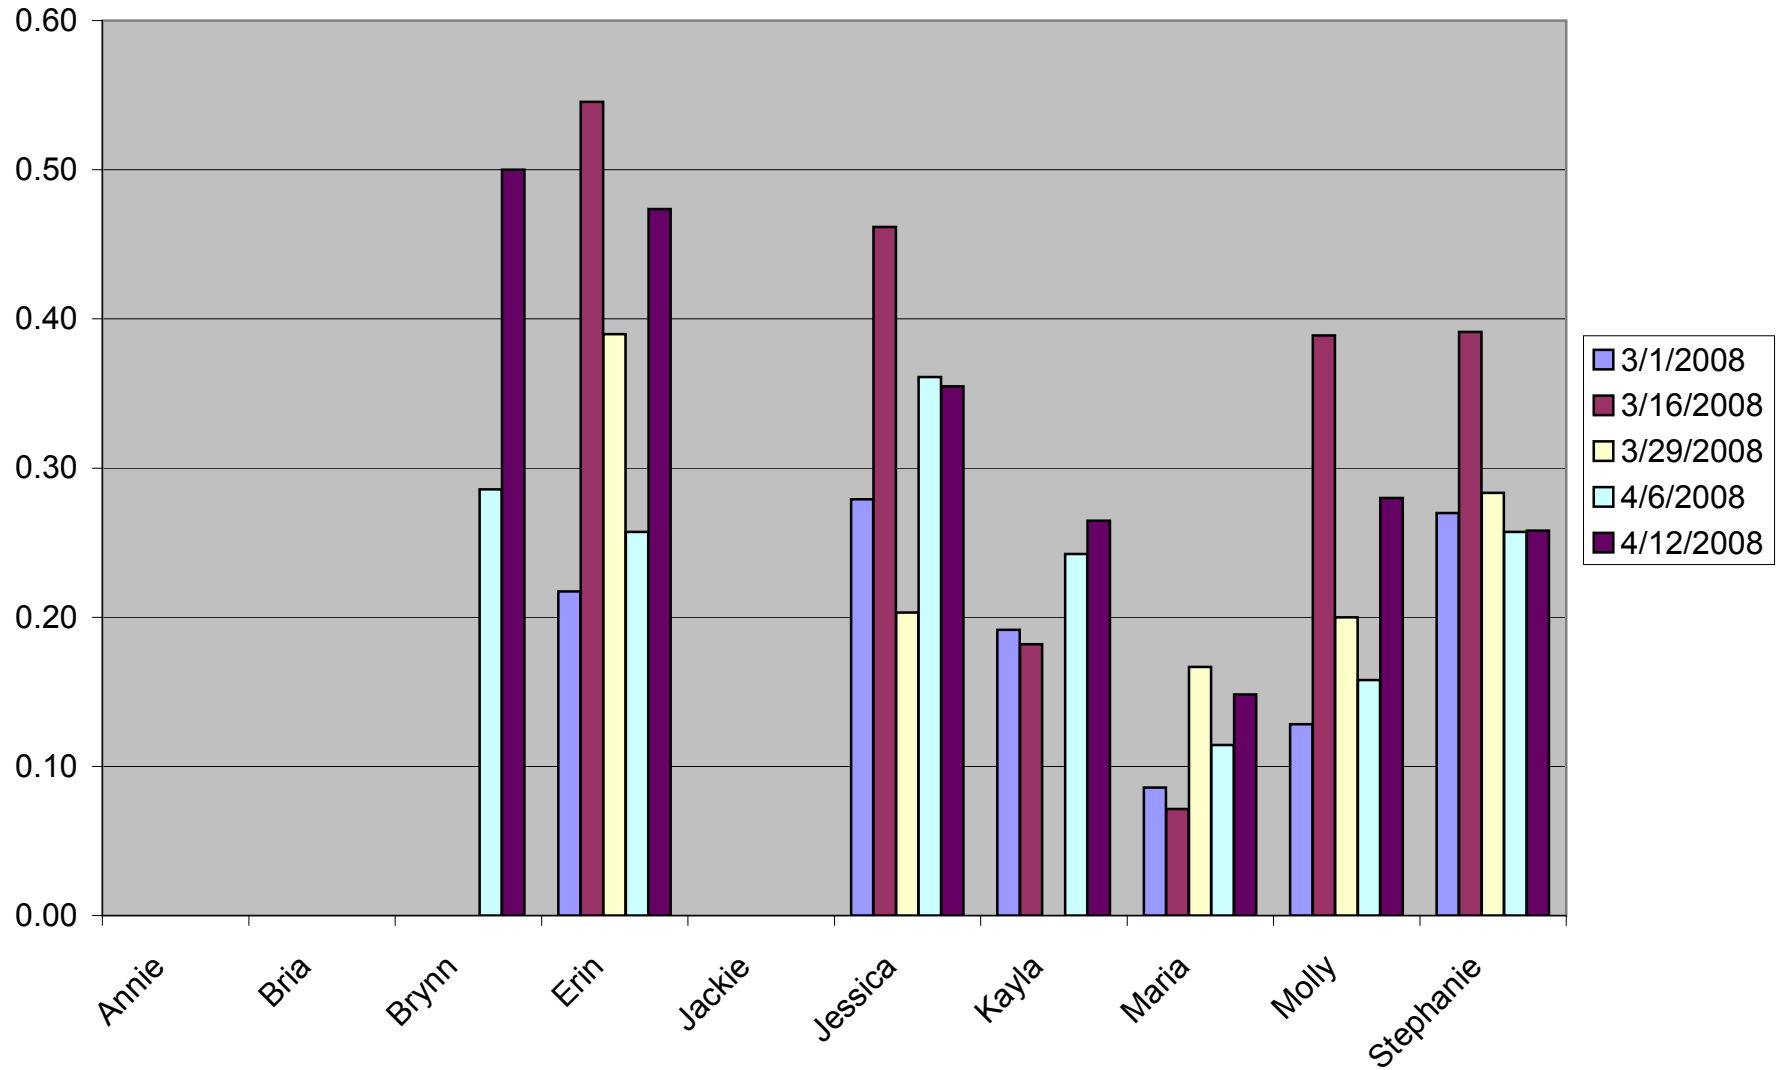

Serving Ace Efficiency per Date
(Aces - Errors)/(Total Serve Attempts)

Serving Ace Probability per Date
(Aces)/(Total Serve Attempts)

Serving Well Probability per Date
(Serve (1)s)/(Total Serve Attempts)